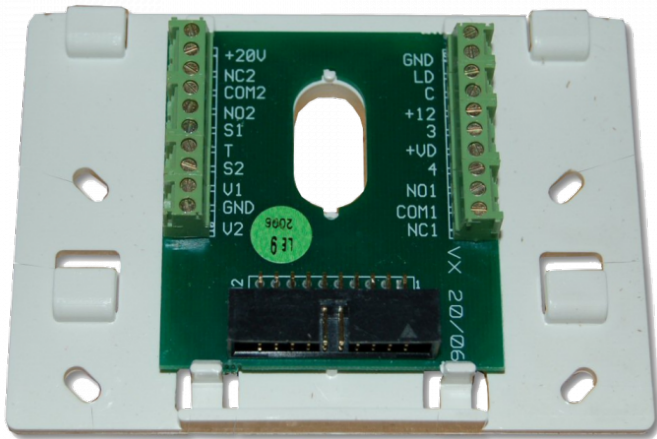

VIDEX 5980 Mounting Plate to suit 3600 & 5000 series Videophones & Monitors

Description

The Videx 5980 is a mounting plate for all 3600 series & 5000 (eclipse) monitors. This product is supplied separate to the videophone to allow first fixing on installations, the Videx 5980 is supplied with connection pcb.

Features

- Does not include videophone
- Includes connection pcb
- To suit 3600 & 5000 series Videx videophones / monitors
- Wall mounted

Product Table

L23607

5980