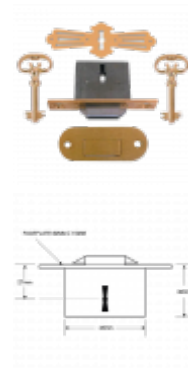

## ASEC 185 2 Lever Desklock

### Description

---

Roll top mortice desk lock.

Supplied With 2  
Keys

2 Lever Mechanism

Keyed Alike