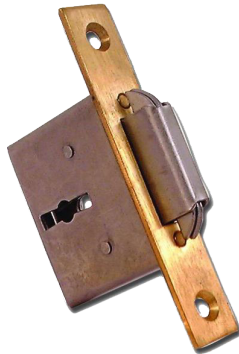

## ASEC 185 2 Lever Desklock

### Description

---

Roll top mortice desk lock.

Supplied With 2  
Keys

2 Lever Mechanism

Keyed Alike

### Features

---

- Automatically engages into strike on closing
- Supplied c/w strike plate and decorative escutcheon