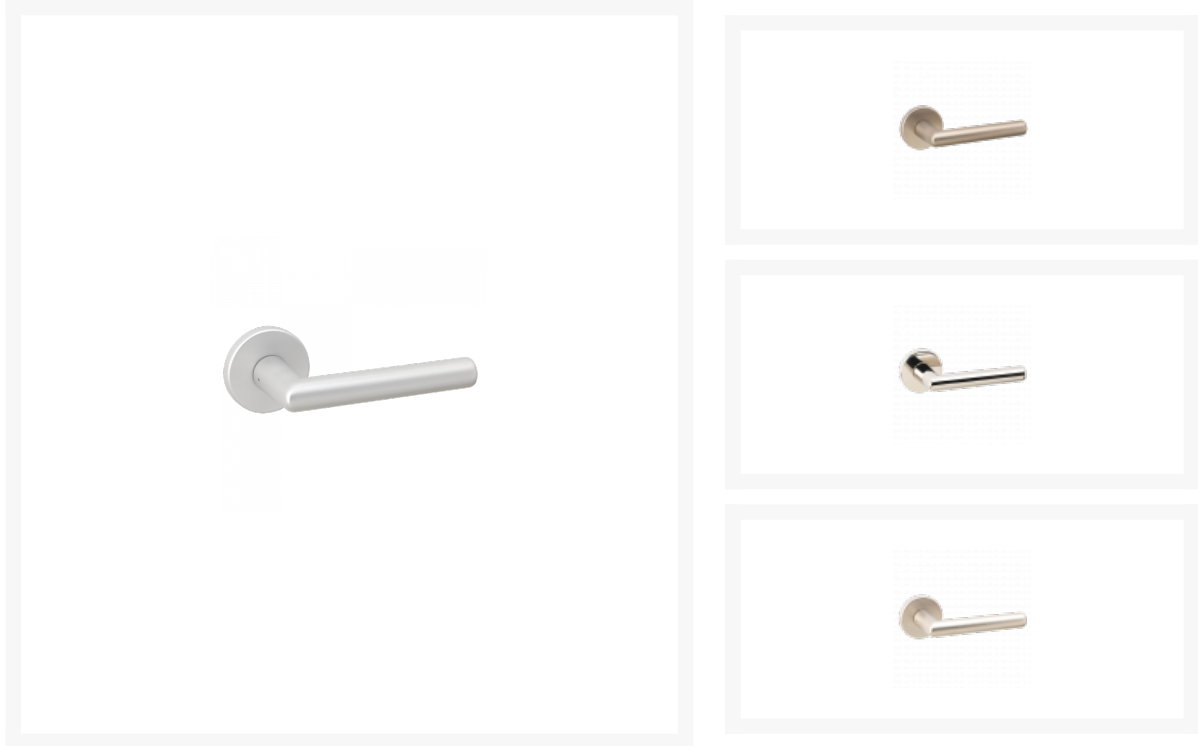

## URFIC Easy Click Titan Round Lever on Rose Door Furniture (stud system)

### Description

The new Easy Click Titan Lever on Rose handles from Urfic are 120mm in length, with a 52mm diameter rose. This range is so easy to install with minimal fitting time, as handles are fixed using Urfic's revolutionary ratchet spindle so no additional tools are required. As with all the Urfic Easy Click range, these handles have a 25 year guarantee.

## Product Table

---

**L26100**

Satin Anodised Aluminium