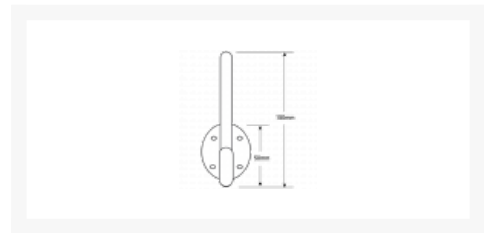

ASEC 150mm Oval Hat & Coat Hook

Description

Victorian pattern oval hat and coat hook.

Features

- Easy to install
- Four countersunk screw fixings
- Victorian style

Product Table

	AS3723 CP Visi
	AS3724 PB Visi