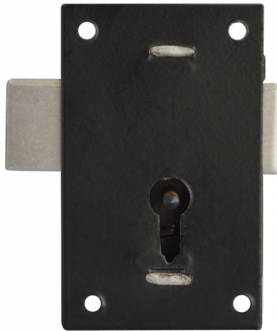

ASEC 150 1 Lever Straight Cupboard Lock

Description

57mm or 67mm non handed straight cupboard lock from Asec with a 1 lever mechanism.

1 Lever Mechanism

Supplied With 2 Keys

Keyed Alike

Features

- Visi packaging
- Black finish
- 1 lever mechanism
- Screw fixing
- 2 keys supplied

Product Table

AS6551

57mm BLK KA Visi

AS6552

67mm BLK KA Visi