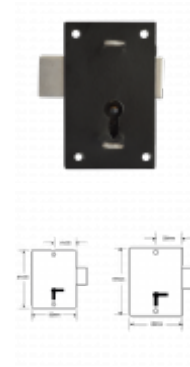

ASEC 150 1 Lever Straight Cupboard Lock

Description

57mm or 67mm non handed straight cupboard lock from Asec with a 1 lever mechanism.

1 Lever Mechanism

Supplied With 2 Keys

Keyed Alike

Features

- Visi packaging
- Black finish
- 1 lever mechanism
- Screw fixing
- 2 keys supplied

Product Table

AS6551

57mm BLK KA Visi

AS6552

67mm BLK KA Visi