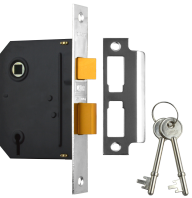

L19801

75mm CP KD Visi