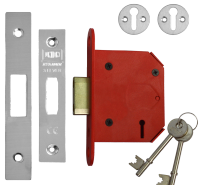

ASSA ABLOY

UNION J2103 StrongBOLT 3 Lever Deadlock

Description

Union StrongBOLT offers a comprehensive range of medium security 3 lever Deadlocks.

Features

- Square faceplate & radius inner forend for ease of installation
- Reversible radius latch
- Certifire approved
- CE marked
- Suitable for use on fire doors
- Pick, saw & force resistant

64mm SS KD Visi

L19755

75mm PB KD Boxed

L19763

75mm PB KD Visi

L19757

75mm SS KD Boxed

L19765