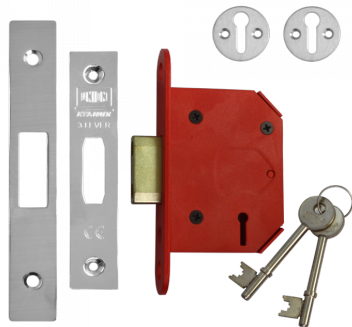

ASSA ABLOY

UNION J2103 StrongBOLT 3 Lever Deadlock

Description

Union StrongBOLT offers a comprehensive range of medium security 3 lever Deadlocks.

Features

- Square faceplate & radius inner forend for ease of installation
- Reversible radius latch
- Certifire approved
- CE marked
- Suitable for use on fire doors
- Pick, saw & force resistant

Product Table

L19754

64mm PB KD Boxed

L19762

64mm PB KD Visi

L19756

64mm SS KD Boxed

L19764

64mm SS KD Visi

L19755

75mm PB KD Boxed

L19763

75mm PB KD Visi

L19757

75mm SS KD Boxed

L19765

75mm SS KD Visi