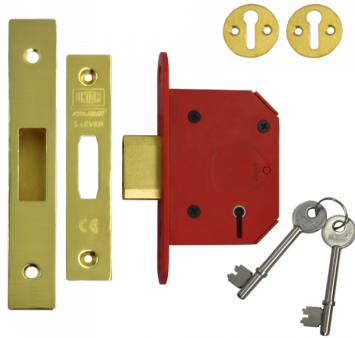

ASSA ABLOY

UNION J2105 StrongBOLT 5 Lever Deadlock

Description

Union StrongBOLT offers a comprehensive range of high security 5 lever Deadlocks based on the best in class 5 lever.

10 Year Guarantee

Supplied With 2 Keys

5 Lever Mechanism

60 Minute Fire Rating

Fire Tested

Keyed To Differ

Call For Key Cutting Services

Reversible Handing

Call For Workshop Services

Features

- Square faceplate & radius inner forend for ease of installation
- Reversible radius latch
- Certifire approved
- CE marked
- Suitable for use on fire doors
- Pick, saw & force resistant

Product Table

L19738

64mm PB KD Boxed

L19746

64mm PB KD Visi

L19740

64mm SS KD Boxed

L19748

64mm SS KD Visi