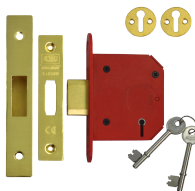

ASSA ABLOY

UNION J2105 StrongBOLT 5 Lever Deadlock

Description

Union StrongBOLT offers a comprehensive range of high security 5 lever Deadlocks based on the best in class 5 lever.

10 Year Guarantee

Supplied With 2 Keys

- Square faceplate & radius inner forend for ease of installation
- Reversible radius latch
- Certifire approved
- CE marked
- Suitable for use on fire doors
- Pick, saw & force resistant

Product Table

L19738

64mm PB KD Boxed

L19746

64mm PB KD Visi

L19740

64mm SS KD Boxed

L19748

64mm SS KD Visi