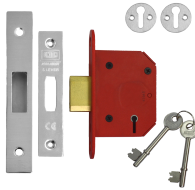

ASSA ABLOY

UNION J2105 StrongBOLT 5 Lever Deadlock

Description

Union StrongBOLT offers a comprehensive range of high security 5 lever Deadlocks based on the best in class 5 lever.

10 Year Guarantee

Supplied With 2 Keys

5 Lever Mechanism

60 Minute Fire Rating

Fire Tested

Keyed To Differ

Call For Key Cutting Services

Reversible Handing

Call For Workshop Services

Features

- Square faceplate & radius inner forend for ease of installation
- Reversible radius latch
- Certifire approved
- CE marked
- Suitable for use on fire doors
- Pick, saw & force resistant

Product Table

L19738

64mm PB KD Boxed

L19746

64mm PB KD Visi

L19740

64mm SS KD Boxed

L19748

64mm SS KD Visi