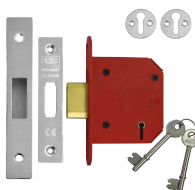

L19741

75mm SS KD Boxed