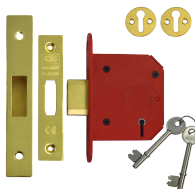

L19747

75mm PB KD Visi