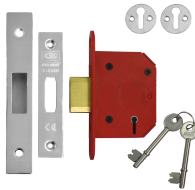

ASSA ABLOY

UNION J2105 StrongBOLT 5 Lever Deadlock

Description

Union StrongBOLT offers a comprehensive range of high security 5 lever Deadlocks based on the best in class 5 lever.

10 Year Guarantee

Supplied With 2 Keys

- Square faceplate & radius inner forend for ease of installation
- Reversible radius latch
- Certifire approved
- CE marked
- Suitable for use on fire doors
- Pick, saw & force resistant

Product Table

L19738

64mm PB KD Boxed

L19746

64mm PB KD Visi

L19740

64mm SS KD Boxed

L19748

64mm SS KD Visi