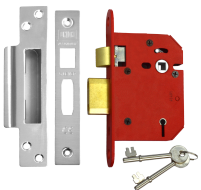

ASSA ABLOY

UNION J2205 StrongBOLT 5 Lever Sashlock

Description

As well as the unique chamfered bolt design, the UNION StrongBOLT™ has been further developed based on extensive research and feedback. It now also incorporates an easy reversible radius latch that uses the unique UNION SwitchLatch™ technology, anti rattle adjustable strike for onsite fine tuning, and plastic splinter guard for easy installation and a professional finish.

Features

- Square faceplate & radius inner forend for ease of installation
- Reversible radius latch
- Certifire approved
- CE marked
- Suitable for use on fire doors
- Pick, saw & force resistant

Product Table

L19735

75mm PB KD Boxed

L19743

75mm PB KD Visi

L19737

75mm SS KD Boxed

L19745

75mm SS KD Visi