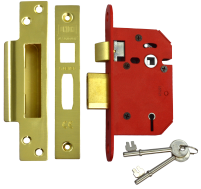

L19742

64mm PB KD Visi