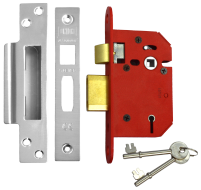

L19736

64mm SS KD Boxed