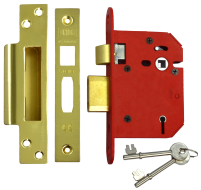

ASSA ABLOY

UNION J2205 StrongBOLT 5 Lever Sashlock

Description

As well as the unique chamfered bolt design, the UNION StrongBOLT™ has been further developed based on extensive research and feedback. It now also incorporates an easy reversible radius latch that uses the unique UNION SwitchLatch™ technology, anti rattle adjustable strike for onsite fine tuning, and plastic splinter guard for easy installation and a professional finish.

Features

- Square faceplate & radius inner forend for ease of installation
- Reversible radius latch
- Certifire approved
- CE marked
- Suitable for use on fire doors
- Pick, saw & force resistant

Product Table

L19734

64mm PB KD Boxed

L19742

64mm PB KD Visi

L19736

64mm SS KD Boxed

L19744

64mm SS KD Visi