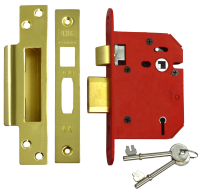

L19743

75mm PB KD Visi