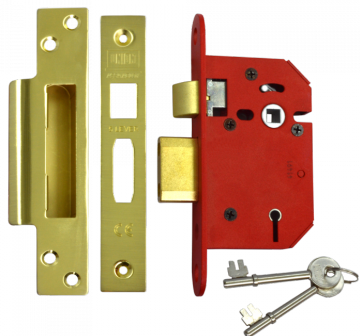

ASSA ABLOY

UNION J2205 StrongBOLT 5 Lever Sashlock

Description

As well as the unique chamfered bolt design, the UNION StrongBOLT™ has been further developed based on extensive research and feedback. It now also incorporates an easy reversible radius latch that uses the unique UNION SwitchLatch™ technology, anti rattle adjustable strike for onsite fine tuning, and plastic splinter guard for easy installation and a professional finish.

10 Year Guarantee

Supplied With 2 Keys

5 Lever Mechanism

60 Minute Fire Rating

Fire Tested

Keyed To Differ

Reversible Handing

Call For Workshop Services

Features

- Square faceplate & radius inner forend for ease of installation
- Reversible radius latch
- Certifire approved
- CE marked
- Suitable for use on fire doors
- Pick, saw & force resistant

Product Table

L19734

64mm PB KD Boxed

L19742

64mm PB KD Visi

L19736

64mm SS KD Boxed

L19744

64mm SS KD Visi