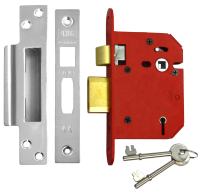

L19737

75mm SS KD Boxed