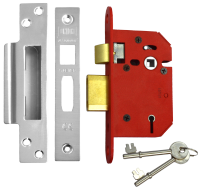

ASSA ABLOY

UNION J2205 StrongBOLT 5 Lever Sashlock

Description

As well as the unique chamfered bolt design, the UNION StrongBOLT™ has been further developed based on extensive research and feedback. It now also incorporates an easy reversible radius latch that uses the unique UNION SwitchLatch™ technology, anti rattle adjustable strike for onsite fine tuning, and plastic splinter guard for easy installation and a professional finish.

Features

- Square faceplate & radius inner forend for ease of installation
- Reversible radius latch
- Certifire approved
- CE marked
- Suitable for use on fire doors
- Pick, saw & force resistant

Product Table

L19734

64mm PB KD Boxed

L19742

64mm PB KD Visi

L19736

64mm SS KD Boxed

L19744

64mm SS KD Visi