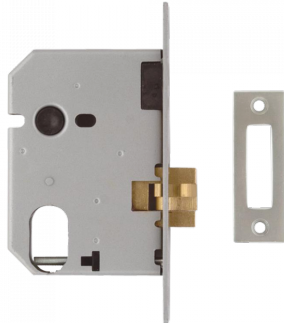

ASSA ABLOY

UNION L2441 Oval Clawbolt Case

Description

Oval profile Mortice Sliding door lock

10 Year Guarantee

Operated By Oval Cylinder

Features

- 10 Year Guarantee
- EN1634-1 use on 60 min timber fire doors
- UK Manufactured
- Pierced to accept bolt through furniture