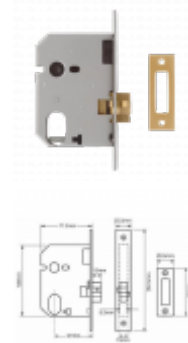

ASSA ABLOY

UNION L2441 Oval Clawbolt Case

Description

Oval profile Mortice Sliding door lock

10 Year Guarantee

Operated By Oval Cylinder

Features

- 10 Year Guarantee
- EN1634-1 use on 60 min timber fire doors
- UK Manufactured
- Pierced to accept bolt through furniture

Product Table
