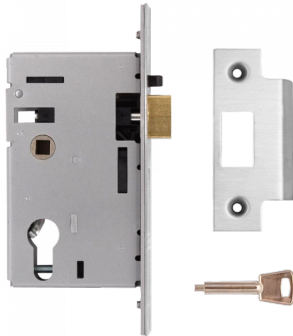

ASSA ABLOY

UNION L2349 Euro Nightlatch Case

Description

Euro profile Mortice night latch (case only)

Features

- 10 Year Guarantee
- 57mm backset
- Reversible latch bolt
- Latchbolt is easily reversed without opening the lock case- using a special key
- Standard cylinder length is suitable for doors up to 48mm thick For doors in excess of this thickness, order correct cylinder length accordingly

Product Table

L5102

77mm PL Bagged

L5101

77mm SC Bagged