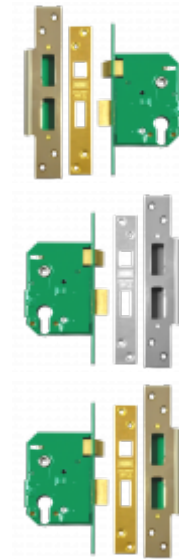

ASSA ABLOY

UNION L224402 Euro Escape Sashcase

Description

Euro Profile Escape Nightlatch Sash lock (Green lock - Case only)

10 Year
Guarantee

60 Minute Fire
Rating

57mm Backset

Complies To BS
EN 1634

48mm Centres

Operated By Euro
Cylinder

Features

- The latch is withdrawn by the lever from the inside
- En1634-1 use on 60 min timber fire doors
- Deadbolt can be locked for additional security, Latch bolt automatically locks when door is closed
- For timber doors requiring a single action escape function on the inside
- Suitable for use with unsprung lever handles
- Not reversible, hand must be stated when ordering

Product Table

L6889
76mm PL LH Boxed

L6888
76mm PL RH Boxed

L6886
76mm SC LH Boxed

L6887
76mm SC RH Boxed