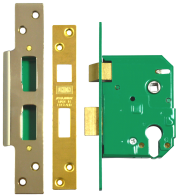

ASSA ABLOY

UNION L224402 Euro Escape Sashcase

Description

Euro Profile Escape Nightlatch Sash lock (Green lock - Case only)

10 Year
Guarantee

60 Minute Fire
Rating

57mm Backset

Complies To BS
EN 1634

48mm Centres

Operated By Euro
Cylinder

Features

- The latch is withdrawn by the lever from the inside
- En1634-1 use on 60 min timber fire doors
- Deadbolt can be locked for additional security, Latch bolt automatically locks when door is closed
- For timber doors requiring a single action escape function on the inside
- Suitable for use with unsprung lever handles
- Not reversible, hand must be stated when ordering

Product Table

L6889
76mm PL LH Boxed

L6888
76mm PL RH Boxed

L6886
76mm SC LH Boxed

L6887
76mm SC RH Boxed