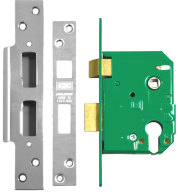

ASSA ABLOY

UNION L224402 Euro Escape Sashcase

Description

Euro Profile Escape Nightlatch Sash lock (Green lock - Case only)

10 Year
Guarantee

60 Minute Fire
Rating

57mm Backset

Complies To BS
EN 1634

48mm Centres

Operated By Euro
Cylinder

Features

- The latch is withdrawn by the lever from the inside
- En1634-1 use on 60 min timber fire doors
- Deadbolt can be locked for additional security, Latch bolt automatically locks when door is closed
- For timber doors requiring a single action escape function on the inside
- Suitable for use with unsprung lever handles
- Not reversible, hand must be stated when ordering

Product Table

L6889
76mm PL LH Boxed

L6888
76mm PL RH Boxed

L6886
76mm SC LH Boxed

L6887
76mm SC RH Boxed