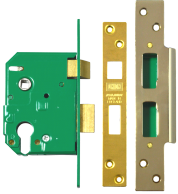

ASSA ABLOY

UNION L224402 Euro Escape Sashcase

Description

Euro Profile Escape Nightlatch Sash lock (Green lock - Case only)

10 Year
Guarantee

60 Minute Fire
Rating

57mm Backset

Complies To BS
EN 1634

48mm Centres

Operated By Euro
Cylinder

Features

- The latch is withdrawn by the lever from the inside
- En1634-1 use on 60 min timber fire doors
- Deadbolt can be locked for additional security, Latch bolt automatically locks when door is closed
- For timber doors requiring a single action escape function on the inside
- Suitable for use with unsprung lever handles
- Not reversible, hand must be stated when ordering

Product Table

L6889
76mm PL LH Boxed

L6888
76mm PL RH Boxed

L6886
76mm SC LH Boxed

L6887
76mm SC RH Boxed