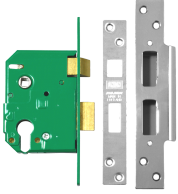

ASSA ABLOY

UNION L224402 Euro Escape Sashcase

Description

Euro Profile Escape Nightlatch Sash lock (Green lock - Case only)

10 Year
Guarantee

60 Minute Fire
Rating

57mm Backset

Complies To BS
EN 1634

48mm Centres

Operated By Euro
Cylinder

Features

- The latch is withdrawn by the lever from the inside
- En1634-1 use on 60 min timber fire doors
- Deadbolt can be locked for additional security, Latch bolt automatically locks when door is closed
- For timber doors requiring a single action escape function on the inside
- Suitable for use with unsprung lever handles
- Not reversible, hand must be stated when ordering

Product Table

L6889
76mm PL LH Boxed

L6888
76mm PL RH Boxed

L6886
76mm SC LH Boxed

L6887
76mm SC RH Boxed