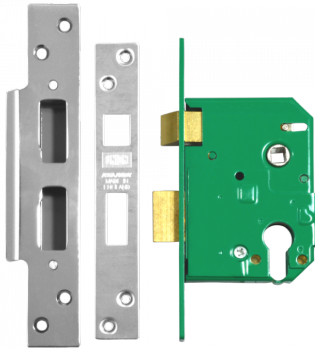

ASSA ABLOY

UNION L224402 Euro Escape Sashcase

Description

Euro Profile Escape Nightlatch Sash lock (Green lock - Case only)

10 Year
Guarantee

60 Minute Fire
Rating

57mm Backset

Complies To BS
EN 1634

48mm Centres

Operated By Euro
Cylinder

Features

- The latch is withdrawn by the lever from the inside
- En1634-1 use on 60 min timber fire doors
- Deadbolt can be locked for additional security, Latch bolt automatically locks when door is closed
- For timber doors requiring a single action escape function on the inside
- Suitable for use with unsprung lever handles
- Not reversible, hand must be stated when ordering

Product Table

L6889
76mm PL LH Boxed

L6888
76mm PL RH Boxed

L6886
76mm SC LH Boxed

L6887
76mm SC RH Boxed