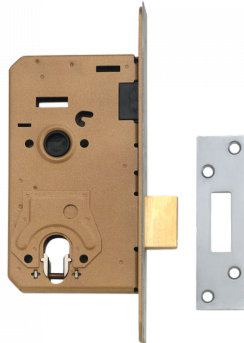

ASSA ABLOY

UNION L2170 Euro / Oval Deadcase

Description

2D2 Series Heavy Duty Euro/ Oval Deadlock (case only)

Operated By Euro Or Oval Cylinder

Features

- 10 Year Guarantee
- 21mm extended throw deadbolt
- UK Manufactured
- Hardened steel rollers with brass deadbolt
- Suitable for use in heavy duty traffic areas
- Fully interchangeable with oval and euro profile cylinders

Product Table

L9910

94mm SC Boxed