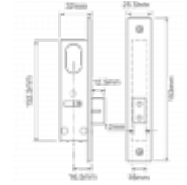

ASSA ABLOY

UNION L2153 Oval Deadcase

Description

Oval Profile Narrow Stile Door Deadlock (case only)

Operated By Oval Cylinder

Features

- 10 Year Guarantee
- En1634-1 use on 60 min timber fire doors
- UK Manufactured
- Ideal for use in metal doors with narrow stiles

Product Table

3236

32mm SC Bagged