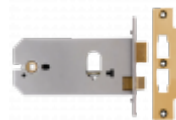

## UNION L2041 Horizontal Oval Sashcase

### Description

---

Oval profile Horizontal Mortice lock (case only)

Operated By Oval Cylinder