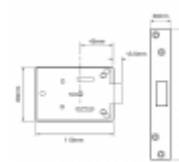

### Description

---

The Union J5D is a 5 lever rim deadlock suitable for use on timber doors. The key operates from the outside only and the unit comes supplied with 2 keys.

Supplied With 2  
Keys

5 Lever Mechanism