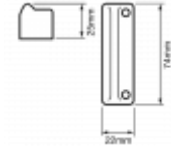

ASSA ABLOY

UNION J1448 Black Rim Keep

Description

Union J1448 Black Rim Keep

Features

- Depth: 25mm
- Height: 74mm
- Width: 22mm
- Finish: black
- Keep to suit the 1448 lever rim lock

Product Table

L14378