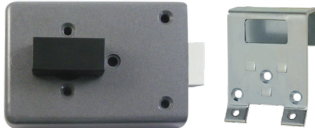

UNION FB4 Slamlock

Description

This Union Fire Brigade FB4 Rim Slamlock is supplied with appropriate strike plate and one escutcheon and is available to suit both right and left handed applications. The latchbolt is withdrawn by turning the handle on the inside, and by key from the outside. Keys are sold separately.

Keyed Alike

Features

- Keys sold separately
- The latchbolt is withdrawn by key from the outside
- The latchbolt is withdrawn by turning the handle on the inside
- Supplied c/w appropriate strike plate and one escutcheon

Product Table

2291

101mm SE LH Open In

L697

101mm SE LH Open Out

4826

101mm SE RH Open In

L696