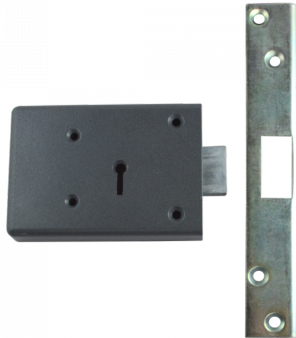

ASSA ABLOY

UNION FB1 & FB2 2 Lever Rim Deadlock

Description

A Union 2 lever rim deadlock - also known as a Fire Brigade rim deadlock.

2 Lever Mechanism

Keyed Alike

Features

- Not reversible Hand must be stated when ordering
- Supplied c/w 182mm extended strike plate and one escutcheon

Product Table

9793

101mm SE FB1 LH

L459

101mm SE FB1 RH

9792

101mm SE FB2 LH

L460

101mm SE FB2 RH