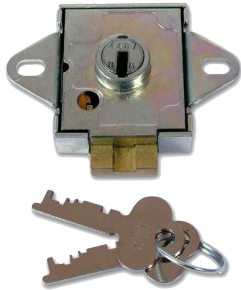

ASSA ABLOY

UNION 4348 7 Lever Deadbolt Locker Lock

Description

Union 4348 locker lock to suit steel lockers and cupboard doors.

Supplied With 2 Keys

7 Lever Mechanism

Keyed To Differ

Reversible Handing

Features

- Steel, Zinc plated
- Suitable for steel locker and cupboard doors

Product Table

3629
6mm KD