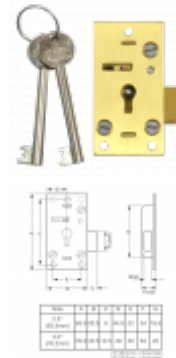

ASSA ABLOY

UNION 4146 Straight Cupboard Lock

Description

Union 4146 Lever Cupboard lock to suit wooden doors hinged on the left or right.

Supplied With 2 Keys

3 Year Guarantee

4 Lever Mechanism

Keyed To Differ

Call For
Workshop
Services

Features

- Bolt is locked and unlocked by key
- To suit 32mm maximum material thickness
- Supplied c/w cylinder rose and fixing screws

Product Table