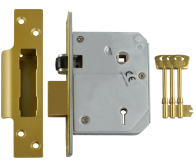

# UNION C-Series 3K74E BS 5 Lever Sashlock

## Description

Union C-Series (formerly known as Chubb) 3K74E BS3621 5 lever mortice sashlock

5 Lever BS Mechanism

Complies to BS EN 3621

Keyed Alike

Keyed To Differ

Call For Key Cutting Services

Call For Workshop Services

## Features

- 25 Year Guarantee
- EN1634-1 use on 60 min timber fire doors
- UK Manufactured
- Anti drill, anti pick and anti saw features 20mm deadbolt
- Roller bolt for smooth operation
- Roller latchbolt means lock is suitable for fitting in doors both left and right hand hung, without modification

## Product Table

**L12095**

67mm PB KA Boxed

**L12089**  
67mm PB KD Boxed

**L12096**  
67mm SC KA Boxed

**L12091**  
67mm SC KD Boxed

**L12093**  
80mm PB KD Boxed

**L13469**  
80mm PB KD Visi