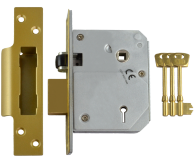

# UNION C-Series 3K74E BS 5 Lever Sashlock

## Description

Union C-Series (formerly known as Chubb) 3K74E BS3621 5 lever mortice sashlock

5 Lever BS Mechanism

Complies to BS EN 3621

Keyed Alike

Keyed To Differ

Call For Key Cutting Services

Call For Workshop Services

## Features

- 25 Year Guarantee
- EN1634-1 use on 60 min timber fire doors
- UK Manufactured
- Anti drill, anti pick and anti saw features 20mm deadbolt
- Roller bolt for smooth operation
- Roller latchbolt means lock is suitable for fitting in doors both left and right hand hung, without modification

## Product Table

**L12095**

67mm PB KA Boxed

**L12089**  
67mm PB KD Boxed

**L12096**  
67mm SC KA Boxed

**L12091**  
67mm SC KD Boxed

**L12093**  
80mm PB KD Boxed

**L13469**  
80mm PB KD Visi