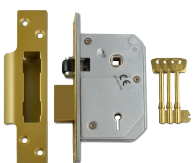

Product Table