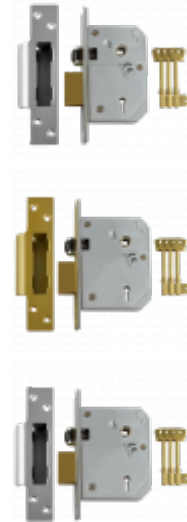

# UNION C-Series 3K74E BS 5 Lever Sashlock

## Description

Union C-Series (formerly known as Chubb) 3K74E BS3621 5 lever mortice sashlock

5 Lever BS Mechanism

Complies to BS EN 3621

Keyed Alike

Keyed To Differ

Call For Key Cutting Services

Call For Workshop Services

## Features

- 25 Year Guarantee
- EN1634-1 use on 60 min timber fire doors
- UK Manufactured
- Anti drill, anti pick and anti saw features 20mm deadbolt
- Roller bolt for smooth operation
- Roller latchbolt means lock is suitable for fitting in doors both left and right hand hung, without modification

**L12094**  
80mm SC KD Boxed