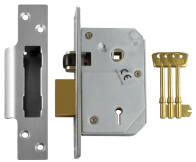

# UNION C-Series 3K74E BS 5 Lever Sashlock

## Description

Union C-Series (formerly known as Chubb) 3K74E BS3621 5 lever mortice sashlock

5 Lever BS Mechanism

Complies to BS EN 3621

Keyed Alike

Keyed To Differ

Call For Key Cutting Services

Call For Workshop Services

## Features

- 25 Year Guarantee
- EN1634-1 use on 60 min timber fire doors
- UK Manufactured
- Anti drill, anti pick and anti saw features 20mm deadbolt
- Roller bolt for smooth operation
- Roller latchbolt means lock is suitable for fitting in doors both left and right hand hung, without modification

## Product Table

**L12095**

67mm PB KA Boxed

**L12089**  
67mm PB KD Boxed

**L12096**  
67mm SC KA Boxed

**L12091**  
67mm SC KD Boxed

**L12093**  
80mm PB KD Boxed

**L13469**  
80mm PB KD Visi