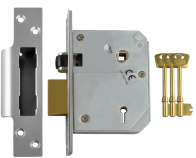

# UNION C-Series 3K74E BS 5 Lever Sashlock

## Description

Union C-Series (formerly known as Chubb) 3K74E BS3621 5 lever mortice sashlock

5 Lever BS Mechanism

Complies to BS EN 3621

Keyed Alike

Keyed To Differ

Call For Key Cutting Services

Call For Workshop Services

## Features

- 25 Year Guarantee
- EN1634-1 use on 60 min timber fire doors
- UK Manufactured
- Anti drill, anti pick and anti saw features 20mm deadbolt
- Roller bolt for smooth operation
- Roller latchbolt means lock is suitable for fitting in doors both left and right hand hung, without modification

## Product Table

**L12095**

67mm PB KA Boxed

**L12089**  
67mm PB KD Boxed

**L12096**  
67mm SC KA Boxed

**L12091**  
67mm SC KD Boxed

**L12093**  
80mm PB KD Boxed

**L13469**  
80mm PB KD Visi