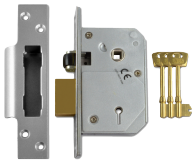

# UNION C-Series 3K74E BS 5 Lever Sashlock

## Description

Union C-Series (formerly known as Chubb) 3K74E BS3621 5 lever mortice sashlock

5 Lever BS Mechanism

Complies to BS EN 3621

Keyed Alike

Keyed To Differ

Call For Key Cutting Services

Call For Workshop Services

## Features

- 25 Year Guarantee
- EN1634-1 use on 60 min timber fire doors
- UK Manufactured
- Anti drill, anti pick and anti saw features 20mm deadbolt
- Roller bolt for smooth operation
- Roller latchbolt means lock is suitable for fitting in doors both left and right hand hung, without modification

## Product Table

**L12095**

67mm PB KA Boxed

**L12089**  
67mm PB KD Boxed

**L12096**  
67mm SC KA Boxed

**L12091**  
67mm SC KD Boxed

**L12093**  
80mm PB KD Boxed

**L13469**  
80mm PB KD Visi