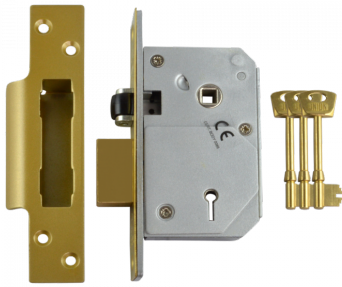

# UNION C-Series 3K74E BS 5 Lever Sashlock

## Description

Union C-Series (formerly known as Chubb) 3K74E BS3621 5 lever mortice sashlock

5 Lever BS Mechanism

Complies to BS EN 3621

Keyed Alike

Keyed To Differ

Call For Key Cutting Services

Call For Workshop Services

## Features

- 25 Year Guarantee
- EN1634-1 use on 60 min timber fire doors
- UK Manufactured
- Anti drill, anti pick and anti saw features 20mm deadbolt
- Roller bolt for smooth operation
- Roller latchbolt means lock is suitable for fitting in doors both left and right hand hung, without modification