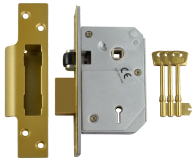

L12089
67mm PB KD Boxed