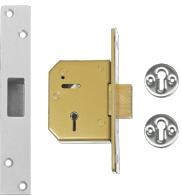

UNION C-Series 3G115 5 Lever Deadlock

Description

Union C-Series (formerly known as Chubb) 3G115 5 lever mortice Deadlock

Supplied With 2
Keys

5 Lever
Mechanism

Keyed Alike

Keyed To Differ

Call For Key
Cutting Services

67mm PB KD Visi

2642

67mm SC KA Boxed

L863

67mm SC KD Boxed

190

67mm SC KD Visi

880

80mm PB KD Boxed

10161

80mm SC KD Boxed