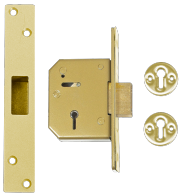

L862

67mm PB KD Boxed