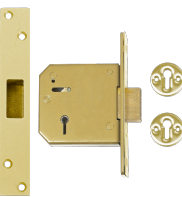

UNION C-Series 3G115 5 Lever Deadlock

Description

Union C-Series (formerly known as Chubb) 3G115 5 lever mortice Deadlock

Supplied With 2
Keys

5 Lever
Mechanism

Keyed Alike

Keyed To Differ

Call For Key
Cutting Services

Call For
Workshop
Services

Features

- Formerly known as Chubb
- 10 Year Guarantee
- EN1634-1 use on 60 min timber fire doors
- Suitable for doors up to 50mm thick
- Anti Pick and Anti Saw features including 14mm deadbolt with hardened steel rollers
- Supplied c/w matching escutcheons

67mm PB KD Visi

2642

67mm SC KA Boxed

L863

67mm SC KD Boxed

190

67mm SC KD Visi

880

80mm PB KD Boxed

10161

80mm SC KD Boxed