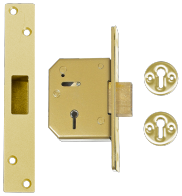

UNION C-Series 3G115 5 Lever Deadlock

Description

Union C-Series (formerly known as Chubb) 3G115 5 lever mortice Deadlock

Supplied With 2
Keys

5 Lever
Mechanism

Keyed Alike

Keyed To Differ

Call For Key
Cutting Services

Call For
Workshop
Services

Features

- Formerly known as Chubb
- 10 Year Guarantee
- EN1634-1 use on 60 min timber fire doors
- Suitable for doors up to 50mm thick
- Anti Pick and Anti Saw features including 14mm deadbolt with hardened steel rollers
- Supplied c/w matching escutcheons

Product Table

7683

67mm PB KA Boxed

L862

67mm PB KD Boxed

L9261

67mm PB KD Trade Pack (20) Boxed

188