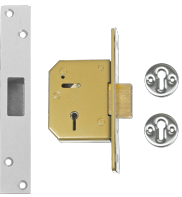

UNION C-Series 3G115 5 Lever Deadlock

Description

Union C-Series (formerly known as Chubb) 3G115 5 lever mortice Deadlock

Supplied With 2
Keys

5 Lever
Mechanism

Keyed Alike

Keyed To Differ

Call For Key
Cutting Services

Call For
Workshop
Services

Features

- Formerly known as Chubb
- 10 Year Guarantee
- EN1634-1 use on 60 min timber fire doors
- Suitable for doors up to 50mm thick
- Anti Pick and Anti Saw features including 14mm deadbolt with hardened steel rollers
- Supplied c/w matching escutcheons

Product Table

7683

67mm PB KA Boxed

L862

67mm PB KD Boxed

L9261

67mm PB KD Trade Pack (20) Boxed

188

67mm PB KD Visi

2642

67mm SC KA Boxed

L863

67mm SC KD Boxed

190

67mm SC KD Visi

880