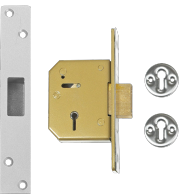

UNION C-Series 3G115 5 Lever Deadlock

Description

Union C-Series (formerly known as Chubb) 3G115 5 lever mortice Deadlock

Supplied With 2
Keys

5 Lever
Mechanism

Keyed Alike

Keyed To Differ

Call For Key
Cutting Services

Call For
Workshop
Services

Features

- Formerly known as Chubb
- 10 Year Guarantee
- EN1634-1 use on 60 min timber fire doors
- Suitable for doors up to 50mm thick
- Anti Pick and Anti Saw features including 14mm deadbolt with hardened steel rollers
- Supplied c/w matching escutcheons

Product Table

7683

67mm PB KA Boxed

L862

67mm PB KD Boxed

L9261

67mm PB KD Trade Pack (20) Boxed

188

67mm PB KD Visi

2642

67mm SC KA Boxed

L863

67mm SC KD Boxed

190

67mm SC KD Visi

880