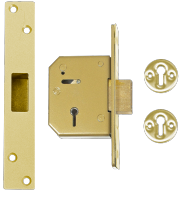

UNION C-Series 3G115 5 Lever Deadlock

Description

Union C-Series (formerly known as Chubb) 3G115 5 lever mortice Deadlock

Supplied With 2
Keys

5 Lever
Mechanism

Keyed Alike

Keyed To Differ

Call For Key
Cutting Services

Call For
Workshop
Services

Features

- Formerly known as Chubb
- 10 Year Guarantee
- EN1634-1 use on 60 min timber fire doors
- Suitable for doors up to 50mm thick
- Anti Pick and Anti Saw features including 14mm deadbolt with hardened steel rollers
- Supplied c/w matching escutcheons

Product Table

7683

67mm PB KA Boxed

L862

67mm PB KD Boxed

L9261

67mm PB KD Trade Pack (20) Boxed

188