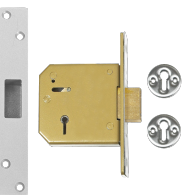

UNION C-Series 3G115 5 Lever Deadlock

Description

Union C-Series (formerly known as Chubb) 3G115 5 lever mortice Deadlock

Supplied With 2
Keys

5 Lever
Mechanism

Keyed Alike

Keyed To Differ

Call For Key
Cutting Services

Call For
Workshop
Services

Features

- Formerly known as Chubb
- 10 Year Guarantee
- EN1634-1 use on 60 min timber fire doors
- Suitable for doors up to 50mm thick
- Anti Pick and Anti Saw features including 14mm deadbolt with hardened steel rollers
- Supplied c/w matching escutcheons

67mm PB KD Visi

2642

67mm SC KA Boxed

L863

67mm SC KD Boxed

190

67mm SC KD Visi

880

80mm PB KD Boxed

10161

80mm SC KD Boxed