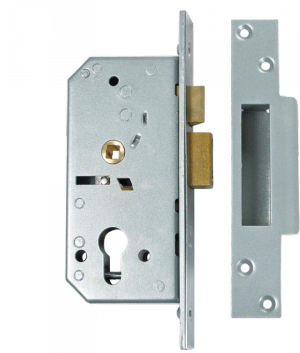

# UNION C-Series 3C20 Euro Sashcase

## Description

---

Union C-Series (formerly known as Chubb) 3C20 Euro profile Cylinder mortice sashlock (case only)

Operated By Euro Cylinder

## Features

---

- Formerly known as Chubb
- 15 Year Guarantee
- En1634-1 use on 60 min timber fire doors
- Heavy duty euro profile lockcase suitable for doors over 40mm thick
- Pierced to accept B17 bolt through fixing
- Reversible latch bolt and anti saw features

## Product Table

---

**L2606**

76mm SC Boxed