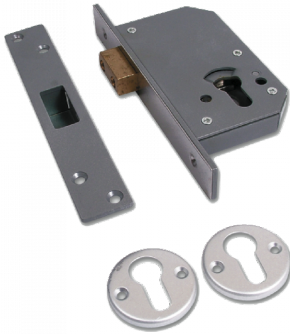

UNION C-Series 3C10 Euro Deadcase

Description

The Union C-Series (formerly known as Chubb) 3C10 is a heavy duty Euro Profile Cylinder Mortice Deadlock (case only - cylinders supplied separately). It is a robust choice of deadlock, with an extra long deadbolt and it is available with different faceplate finishes to suit other door furniture. It is suitable for use on doors over 40mm thickness and it meets the requirements of EN1634 for use on 60 minute timber fire doors. This lock is so reliable it comes complete with a 15 Year Guarantee for added piece of mind.

60 Minute Fire Rating

44mm Backset

Complies To BS EN
1634

Operated By Euro
Cylinder

Reversible Handing

Features

- Formerly known as Chubb
- 15 Year Guarantee
- En1634-1 use on 60 min timber fire doors
- Not suitable for doors under 40mm thick
- With extended box strike for additional strength and an extra long deadbolt has 14mm throw
- Two Levers within the case control deadlocking and stop manipulation of mechanism to bypass cylinder

Product Table

L30005
73mm PB Boxed

L2604
73mm SC Boxed