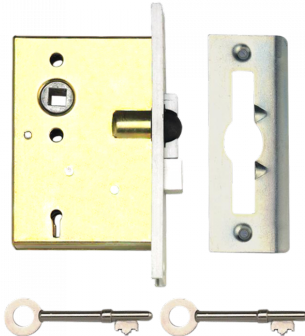

## UNION 2J Waterloo 3 Lever Sashlock

### Description

---

Wellington Waterloo Mortice lock

3 Lever  
Mechanism

Keyed To Differ

Reversible  
Handing

### Features

---

- 5 year guarantee
- UK manufactured
- Latch bolt withdrawn by lever handle
- Double coil motion with easy action latch
- suitable for residential use
- Roller latchbolt means lock is suitable for fitting in doors both left and right hand hung, without modification