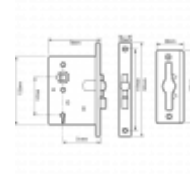

## UNION 2J Waterloo 3 Lever Sashlock

### Description

---

Wellington Waterloo Mortice lock

3 Lever  
Mechanism

Keyed To Differ

Reversible  
Handing