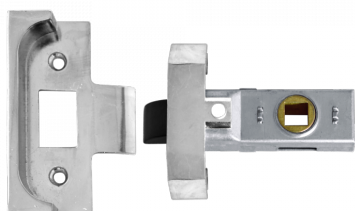

ASSA ABLOY

UNION 2650 Rebated Tubular Latch

Description

2650 Rebated Tubular mortice latch

Features

- 5 year guarantee
- En1634-1 use on 60 min timber fire doors
- Tested to over 1,000,000 cycles
- Not suitable for use with unsprung lever handles
- For timber doors hinged on the left or right and requiring lever handle operation
- 13mm rebated forend

Product Table

10007

64mm EB Bagged

L1463

64mm EB Visi

3371
64mm SE Bagged

10008
80mm EB Bagged

L8796
80mm EB Visi