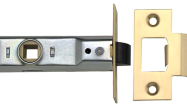

UNION 2648 Tubular Latch

Description

2648 Premium Tubular mortice latch

Features

- 5 year guarantee
- Reversible latch bolt
- Tested to over 1,000,000 cycles
- Not suitable for use with unsprung lever handles
- For timber doors hinged on the left or right and requiring lever handle operation
- Nylon latch for smoothness of operation

7513
75mm EB Bagged

7890
75mm PL Visi

2219
75mm SE Visi

3365
91.5mm BZ Bagged

10003
91.5mm EB Bagged