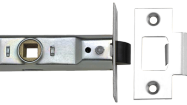

UNION 2648 Tubular Latch

Description

2648 Premium Tubular mortice latch

Features

- 5 year guarantee
- Reversible latch bolt
- Tested to over 1,000,000 cycles
- Not suitable for use with unsprung lever handles
- For timber doors hinged on the left or right and requiring lever handle operation
- Nylon latch for smoothness of operation

Product Table

3363

64.5mm BZ Bagged

6201

64.5mm EB Bagged

7891
64.5mm PL Visi

2216
64.5mm SE Visi

3364
75mm BZ Bagged

7513
75mm EB Bagged

7890
75mm PL Visi

2219
75mm SE Visi

3365
91.5mm BZ Bagged

10003
91.5mm EB Bagged