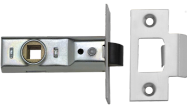

UNION 2648 Tubular Latch

Description

2648 Premium Tubular mortice latch

Features

- 5 year guarantee
- Reversible latch bolt
- Tested to over 1,000,000 cycles
- Not suitable for use with unsprung lever handles
- For timber doors hinged on the left or right and requiring lever handle operation
- Nylon latch for smoothness of operation

Product Table

3363

64.5mm BZ Bagged

6201

64.5mm EB Bagged

7891
64.5mm PL Visi

2216
64.5mm SE Visi

3364
75mm BZ Bagged

7513
75mm EB Bagged

7890
75mm PL Visi

2219
75mm SE Visi

3365
91.5mm BZ Bagged

10003
91.5mm EB Bagged