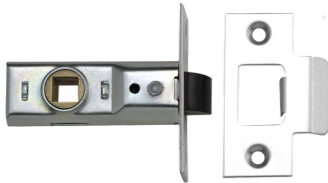

UNION 2648 Tubular Latch

Description

2648 Premium Tubular mortice latch

Features

- 5 year guarantee
- Reversible latch bolt
- Tested to over 1,000,000 cycles
- Not suitable for use with unsprung lever handles
- For timber doors hinged on the left or right and requiring lever handle operation
- Nylon latch for smoothness of operation

Product Table

3363

64.5mm BZ Bagged

6201

64.5mm EB Bagged

7891
64.5mm PL Visi

2216
64.5mm SE Visi

3364
75mm BZ Bagged