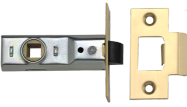

UNION 2648 Tubular Latch

Description

2648 Premium Tubular mortice latch

Features

- 5 year guarantee
- Reversible latch bolt
- Tested to over 1,000,000 cycles
- Not suitable for use with unsprung lever handles
- For timber doors hinged on the left or right and requiring lever handle operation
- Nylon latch for smoothness of operation

Product Table

3363

64.5mm BZ Bagged

6201

64.5mm EB Bagged

7891
64.5mm PL Visi

2216
64.5mm SE Visi

3364
75mm BZ Bagged

7513
75mm EB Bagged

7890
75mm PL Visi

2219
75mm SE Visi

3365
91.5mm BZ Bagged

10003
91.5mm EB Bagged