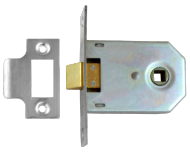

ASSA ABLOY

UNION 2642 Mortice Latch

Description

Large case Mortice Latch

Features

- 5 year guarantee
- En1634-1 use on 60 min timber fire doors
- 2 way action
- Not suitable for unsprung furniture

Product Table

3369

102mm CP Bagged

10004

102mm PB Bagged

3366
64mm CP Bagged

L247
64mm PB Bagged

3367
75mm CP Bagged

L00147
75mm PB Bagged