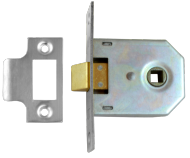

ASSA ABLOY

UNION 2642 Mortice Latch

Description

Large case Mortice Latch

Features

- 5 year guarantee
- En1634-1 use on 60 min timber fire doors
- 2 way action
- Not suitable for unsprung furniture

Product Table

3369

102mm CP Bagged

10004

102mm PB Bagged

3366
64mm CP Bagged

L247
64mm PB Bagged

3367
75mm CP Bagged

L00147
75mm PB Bagged