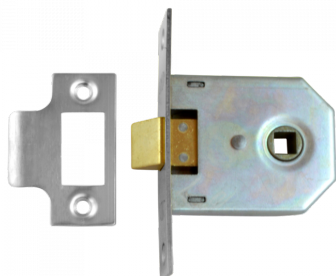

ASSA ABLOY

UNION 2642 Mortice Latch

Description

Large case Mortice Latch

Features

- 5 year guarantee
- En1634-1 use on 60 min timber fire doors
- 2 way action
- Not suitable for unsprung furniture

Product Table

3369

102mm CP Bagged

10004

102mm PB Bagged

3366
64mm CP Bagged

L247
64mm PB Bagged

3367
75mm CP Bagged

L00147
75mm PB Bagged