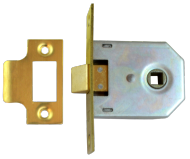

ASSA ABLOY

UNION 2642 Mortice Latch

Description

Large case Mortice Latch

Features

- 5 year guarantee
- En1634-1 use on 60 min timber fire doors
- 2 way action
- Not suitable for unsprung furniture

Product Table

3369

102mm CP Bagged

10004

102mm PB Bagged

3366
64mm CP Bagged

L247
64mm PB Bagged

3367
75mm CP Bagged

L00147
75mm PB Bagged