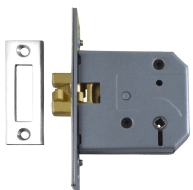

ASSA ABLOY

UNION 2426 Clawbolt

Description

3 Lever Sliding bathroom lock with claw bolt

Features

- 10 Year Guarantee
- UK Manufactured
- Spindle on diamond
- Claw deadbolt unlocks by separate emergency release from outside
- Fur use on timber doors requiring turn and emergency release functions
- Can be used in conjunction with indicating furniture such as Union 8095

Product Table

10420

75mm PL Bagged

3270

75mm SC Bagged