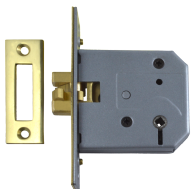

ASSA ABLOY

UNION 2426 Clawbolt

Description

3 Lever Sliding bathroom lock with claw bolt

Features

- 10 Year Guarantee
- UK Manufactured
- Spindle on diamond
- Claw deadbolt unlocks by separate emergency release from outside
- Fur use on timber doors requiring turn and emergency release functions
- Can be used in conjunction with indicating furniture such as Union 8095

Product Table

10420

75mm PL Bagged

3270

75mm SC Bagged