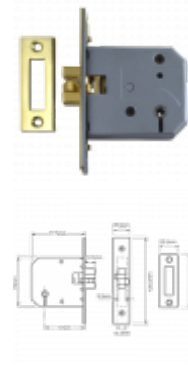

ASSA ABLOY

UNION 2426 Clawbolt

Description

3 Lever Sliding bathroom lock with claw bolt

Features

- 10 Year Guarantee
- UK Manufactured
- Spindle on diamond
- Claw deadbolt unlocks by separate emergency release from outside
- Fur use on timber doors requiring turn and emergency release functions
- Can be used in conjunction with indicating furniture such as Union 8095

Product Table

10420

75mm PL Bagged

3270

75mm SC Bagged