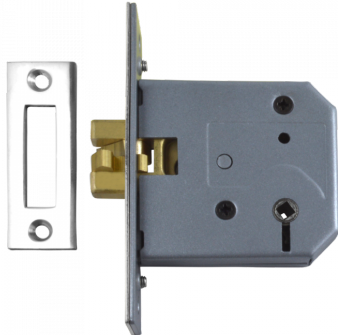

ASSA ABLOY

UNION 2426 Clawbolt

Description

3 Lever Sliding bathroom lock with claw bolt

Features

- 10 Year Guarantee
- UK Manufactured
- Spindle on diamond
- Claw deadbolt unlocks by separate emergency release from outside
- Fur use on timber doors requiring turn and emergency release functions
- Can be used in conjunction with indicating furniture such as Union 8095

Product Table

10420

75mm PL Bagged

3270

75mm SC Bagged