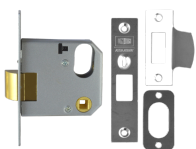

ASSA ABLOY

UNION 2332 Oval Nightlatch

Description

Oval profile Mortice night latch

Call For Key Cutting Services

Reversible Handing

Call For Workshop Services

Features

64mm SC Case Only

7940

76mm PL Boxed

L8968

76mm PL Case Only

3290

76mm SC Boxed

L8966