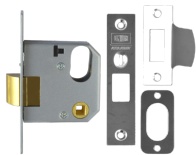

ASSA ABLOY

UNION 2332 Oval Nightlatch

Description

Oval profile Mortice night latch

Call For Key Cutting Services

Reversible Handing

Call For Workshop Services

Features

Product Table

4304

64mm PL Boxed

L8967

64mm PL Case Only

3281

64mm SC Boxed

L8965

64mm SC Case Only

7940

76mm PL Boxed

L8968

76mm PL Case Only

3290

76mm SC Boxed

L8966