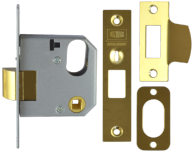

L8967

64mm PL Case Only