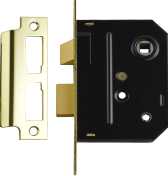

ASSA ABLOY

UNION 2294 Mortice Bathroom Lock

Description

2294 UNION Bathroom Mortice lock

Features

- 5 year guarantee
- reversible latch bolt
- Not suitable for unsprung furniture
- Two way action suitable for knob or lever furniture
- Deadbolt unlocked by separate emergency release from outside
- Deadbolt locked or unlocked by separate turn from inside

64mm PL Visi

3264

75mm CP Bagged

L13906

75mm CP Visi

3268

75mm PL Bagged

L12062