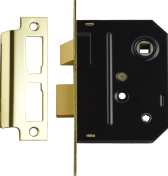

ASSA ABLOY

UNION 2294 Mortice Bathroom Lock

Description

2294 UNION Bathroom Mortice lock

Features

- 5 year guarantee
- reversible latch bolt
- Not suitable for unsprung furniture
- Two way action suitable for knob or lever furniture
- Deadbolt unlocked by separate emergency release from outside
- Deadbolt locked or unlocked by separate turn from inside

64mm PL Visi

3264

75mm CP Bagged

L13906

75mm CP Visi

3268

75mm PL Bagged

L12062