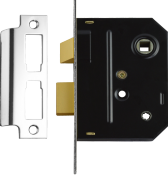

3264

75mm CP Bagged