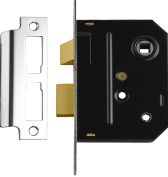

L13906

75mm CP Visi