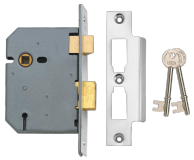

ASSA ABLOY

UNION 2277 3 Lever Sashlock

Description

3 lever mortice sash lock

3 Lever
Mechanism

Keyed Alike

Keyed To Differ

Call For Key
Cutting Services

Reversible
Handing

Call For
Workshop
Services

Features

- 10 Year Guarantee
- En1634-1 use on 60 min timber fire doors
- Can be keyed alike with 2077, 2177, 2157, 2477 (50mm version to special order)
- Suitable for use with unsprung lever handles (except 50mm case)
- Reversible latch bolt
- Pierced to accept bolt through furniture (except 50mm case)

3882
64mm SC KD Bagged

2358
64mm SC KD Visi

L3833
75mm PL KA M101M Bagged

3891
75mm PL KD Bagged

2361
75mm PL KD Visi

3889
75mm SC KA M101M Bagged

3885
75mm SC KD Bagged

2359
75mm SC KD Visi