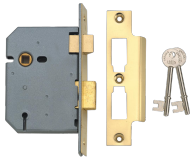

ASSA ABLOY

UNION 2277 3 Lever Sashlock

Description

3 lever mortice sash lock

3 Lever
Mechanism

Keyed Alike

Keyed To Differ

Call For Key
Cutting Services

Reversible
Handing

Call For
Workshop
Services

Features

- 10 Year Guarantee
- En1634-1 use on 60 min timber fire doors
- Can be keyed alike with 2077, 2177, 2157, 2477 (50mm version to special order)
- Suitable for use with unsprung lever handles (except 50mm case)
- Reversible latch bolt
- Pierced to accept bolt through furniture (except 50mm case)

Product Table

9971
100mm PL KD Boxed

3887
100mm SC KD Bagged

9972
50mm PL KD Boxed

L3832
64mm PL KA M101M Bagged

3890
64mm PL KD Bagged

2360
64mm PL KD Visi

3884
64mm SC KA M101M Bagged

3882
64mm SC KD Bagged

2358
64mm SC KD Visi

L3833
75mm PL KA M101M Bagged

3891
75mm PL KD Bagged

2361
75mm PL KD Visi

3889
75mm SC KA M101M Bagged

3885
75mm SC KD Bagged

2359
75mm SC KD Visi