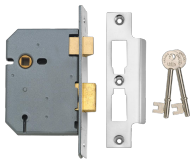

ASSA ABLOY

UNION 2277 3 Lever Sashlock

Description

3 lever mortice sash lock

3 Lever
Mechanism

Keyed Alike

Keyed To Differ

Call For Key
Cutting Services

Reversible
Handing

Call For
Workshop
Services

Features

- 10 Year Guarantee
- En1634-1 use on 60 min timber fire doors
- Can be keyed alike with 2077, 2177, 2157, 2477 (50mm version to special order)
- Suitable for use with unsprung lever handles (except 50mm case)
- Reversible latch bolt
- Pierced to accept bolt through furniture (except 50mm case)

Product Table

9971
100mm PL KD Boxed

3887
100mm SC KD Bagged

9972
50mm PL KD Boxed

L3832
64mm PL KA M101M Bagged

3890
64mm PL KD Bagged

2360
64mm PL KD Visi

3884
64mm SC KA M101M Bagged

3882
64mm SC KD Bagged

2358
64mm SC KD Visi

L3833
75mm PL KA M101M Bagged

3891
75mm PL KD Bagged

2361
75mm PL KD Visi

3889
75mm SC KA M101M Bagged

3885
75mm SC KD Bagged

2359
75mm SC KD Visi