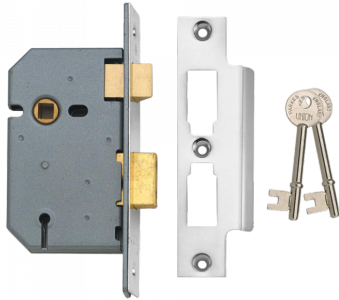

ASSA ABLOY

UNION 2277 3 Lever Sashlock

Description

3 lever mortice sash lock

3 Lever
Mechanism

Keyed Alike

Keyed To Differ

Call For Key
Cutting Services

Reversible
Handing

Call For
Workshop
Services

Features

- 10 Year Guarantee
- En1634-1 use on 60 min timber fire doors
- Can be keyed alike with 2077, 2177, 2157, 2477 (50mm version to special order)
- Suitable for use with unsprung lever handles (except 50mm case)
- Reversible latch bolt
- Pierced to accept bolt through furniture (except 50mm case)

Product Table

9971
100mm PL KD Boxed

3887
100mm SC KD Bagged

9972
50mm PL KD Boxed

L3832
64mm PL KA M101M Bagged

3890
64mm PL KD Bagged

2360
64mm PL KD Visi

3884
64mm SC KA M101M Bagged