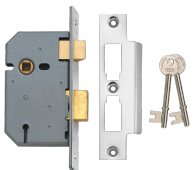

ASSA ABLOY

UNION 2277 3 Lever Sashlock

Description

3 lever mortice sash lock

3 Lever
Mechanism

Keyed Alike

Keyed To Differ

Call For Key
Cutting Services

Reversible
Handing

Call For
Workshop
Services

Features

- 10 Year Guarantee
- En1634-1 use on 60 min timber fire doors
- Can be keyed alike with 2077, 2177, 2157, 2477 (50mm version to special order)
- Suitable for use with unsprung lever handles (except 50mm case)
- Reversible latch bolt
- Pierced to accept bolt through furniture (except 50mm case)

Product Table

9971
100mm PL KD Boxed

3887
100mm SC KD Bagged

9972
50mm PL KD Boxed

L3832
64mm PL KA M101M Bagged

3890
64mm PL KD Bagged

2360
64mm PL KD Visi

3884
64mm SC KA M101M Bagged

3882
64mm SC KD Bagged

2358
64mm SC KD Visi

L3833
75mm PL KA M101M Bagged

3891
75mm PL KD Bagged

2361
75mm PL KD Visi

3889
75mm SC KA M101M Bagged

3885
75mm SC KD Bagged

2359
75mm SC KD Visi