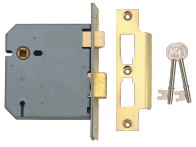

ASSA ABLOY

UNION 2277 3 Lever Sashlock

Description

3 lever mortice sash lock

3 Lever
Mechanism

Keyed Alike

Keyed To Differ

Call For Key
Cutting Services

Reversible
Handing

Call For
Workshop
Services

Features

- 10 Year Guarantee
- En1634-1 use on 60 min timber fire doors
- Can be keyed alike with 2077, 2177, 2157, 2477 (50mm version to special order)
- Suitable for use with unsprung lever handles (except 50mm case)
- Reversible latch bolt
- Pierced to accept bolt through furniture (except 50mm case)

Product Table

9971
100mm PL KD Boxed

3887
100mm SC KD Bagged

9972
50mm PL KD Boxed

L3832
64mm PL KA M101M Bagged

3890
64mm PL KD Bagged

2360
64mm PL KD Visi

3884
64mm SC KA M101M Bagged