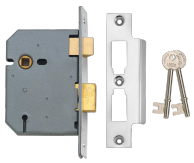

ASSA ABLOY

UNION 2277 3 Lever Sashlock

Description

3 lever mortice sash lock

3 Lever
Mechanism

Keyed Alike

Keyed To Differ

Call For Key
Cutting Services

Reversible
Handing

Call For
Workshop
Services

Features

- 10 Year Guarantee
- En1634-1 use on 60 min timber fire doors
- Can be keyed alike with 2077, 2177, 2157, 2477 (50mm version to special order)
- Suitable for use with unsprung lever handles (except 50mm case)
- Reversible latch bolt
- Pierced to accept bolt through furniture (except 50mm case)

Product Table

9971
100mm PL KD Boxed

3887
100mm SC KD Bagged

9972
50mm PL KD Boxed

L3832
64mm PL KA M101M Bagged

3890
64mm PL KD Bagged

2360
64mm PL KD Visi

3884
64mm SC KA M101M Bagged

3882
64mm SC KD Bagged

2358
64mm SC KD Visi

L3833
75mm PL KA M101M Bagged

3891
75mm PL KD Bagged

2361
75mm PL KD Visi

3889
75mm SC KA M101M Bagged

3885
75mm SC KD Bagged

2359
75mm SC KD Visi