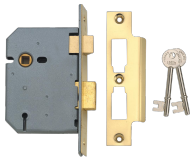

ASSA ABLOY

UNION 2277 3 Lever Sashlock

Description

3 lever mortice sash lock

3 Lever
Mechanism

Keyed Alike

Keyed To Differ

Call For Key
Cutting Services

Reversible
Handing

Call For
Workshop
Services

Features

- 10 Year Guarantee
- En1634-1 use on 60 min timber fire doors
- Can be keyed alike with 2077, 2177, 2157, 2477 (50mm version to special order)
- Suitable for use with unsprung lever handles (except 50mm case)
- Reversible latch bolt
- Pierced to accept bolt through furniture (except 50mm case)

Product Table

9971
100mm PL KD Boxed

3887
100mm SC KD Bagged

9972
50mm PL KD Boxed

L3832
64mm PL KA M101M Bagged

3890
64mm PL KD Bagged

2360
64mm PL KD Visi

3884
64mm SC KA M101M Bagged

3882
64mm SC KD Bagged

2358
64mm SC KD Visi

L3833
75mm PL KA M101M Bagged

3891
75mm PL KD Bagged

2361
75mm PL KD Visi

3889
75mm SC KA M101M Bagged

3885
75mm SC KD Bagged

2359
75mm SC KD Visi