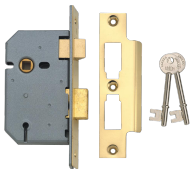

ASSA ABLOY

UNION 2277 3 Lever Sashlock

Description

3 lever mortice sash lock

3 Lever
Mechanism

Keyed Alike

Keyed To Differ

Call For Key
Cutting Services

Reversible
Handing

Call For
Workshop
Services

Features

- 10 Year Guarantee
- En1634-1 use on 60 min timber fire doors
- Can be keyed alike with 2077, 2177, 2157, 2477 (50mm version to special order)
- Suitable for use with unsprung lever handles (except 50mm case)
- Reversible latch bolt
- Pierced to accept bolt through furniture (except 50mm case)

Product Table

9971
100mm PL KD Boxed

3887
100mm SC KD Bagged

9972
50mm PL KD Boxed

L3832
64mm PL KA M101M Bagged

3890
64mm PL KD Bagged

2360
64mm PL KD Visi

3884
64mm SC KA M101M Bagged

3882
64mm SC KD Bagged

2358
64mm SC KD Visi

L3833
75mm PL KA M101M Bagged

3891
75mm PL KD Bagged

2361
75mm PL KD Visi

3889
75mm SC KA M101M Bagged

3885
75mm SC KD Bagged

2359
75mm SC KD Visi