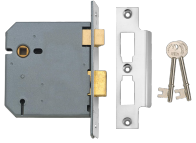

ASSA ABLOY

UNION 2277 3 Lever Sashlock

Description

3 lever mortice sash lock

3 Lever
Mechanism

Keyed Alike

Keyed To Differ

Call For Key
Cutting Services

Reversible
Handing

Call For
Workshop
Services

Features

- 10 Year Guarantee
- En1634-1 use on 60 min timber fire doors
- Can be keyed alike with 2077, 2177, 2157, 2477 (50mm version to special order)
- Suitable for use with unsprung lever handles (except 50mm case)
- Reversible latch bolt
- Pierced to accept bolt through furniture (except 50mm case)

Product Table

9971
100mm PL KD Boxed

3887
100mm SC KD Bagged

9972
50mm PL KD Boxed

L3832
64mm PL KA M101M Bagged

3890
64mm PL KD Bagged

2360
64mm PL KD Visi

3884
64mm SC KA M101M Bagged