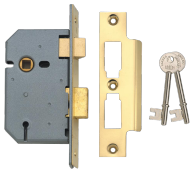

ASSA ABLOY

UNION 2277 3 Lever Sashlock

Description

3 lever mortice sash lock

3 Lever
Mechanism

Keyed Alike

Keyed To Differ

Call For Key
Cutting Services

Reversible
Handing

Call For
Workshop
Services

Features

- 10 Year Guarantee
- En1634-1 use on 60 min timber fire doors
- Can be keyed alike with 2077, 2177, 2157, 2477 (50mm version to special order)
- Suitable for use with unsprung lever handles (except 50mm case)
- Reversible latch bolt
- Pierced to accept bolt through furniture (except 50mm case)

Product Table

9971
100mm PL KD Boxed

3887
100mm SC KD Bagged

9972
50mm PL KD Boxed

L3832
64mm PL KA M101M Bagged

3890
64mm PL KD Bagged

2360
64mm PL KD Visi

3884
64mm SC KA M101M Bagged

3882
64mm SC KD Bagged

2358
64mm SC KD Visi

L3833
75mm PL KA M101M Bagged

3891
75mm PL KD Bagged

2361
75mm PL KD Visi

3889
75mm SC KA M101M Bagged

3885
75mm SC KD Bagged

2359
75mm SC KD Visi