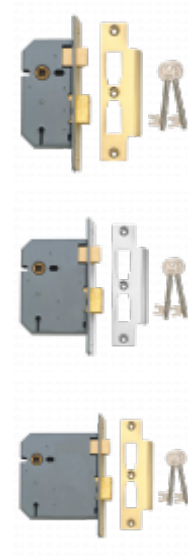

ASSA ABLOY

UNION 2277 3 Lever Sashlock

Description

3 lever mortice sash lock

3 Lever
Mechanism

Keyed Alike

Keyed To Differ

Call For Key
Cutting Services

Reversible
Handing

Call For
Workshop
Services

Features

- 10 Year Guarantee
- En1634-1 use on 60 min timber fire doors
- Can be keyed alike with 2077, 2177, 2157, 2477 (50mm version to special order)
- Suitable for use with unsprung lever handles (except 50mm case)
- Reversible latch bolt
- Pierced to accept bolt through furniture (except 50mm case)

Product Table

9971
100mm PL KD Boxed

3887
100mm SC KD Bagged

9972
50mm PL KD Boxed

L3832
64mm PL KA M101M Bagged

3890
64mm PL KD Bagged

2360
64mm PL KD Visi

3884
64mm SC KA M101M Bagged

3882
64mm SC KD Bagged

2358
64mm SC KD Visi

L3833
75mm PL KA M101M Bagged

3891
75mm PL KD Bagged

2361
75mm PL KD Visi

3889
75mm SC KA M101M Bagged

3885
75mm SC KD Bagged

2359
75mm SC KD Visi