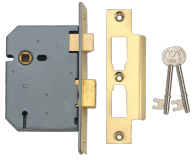

ASSA ABLOY

UNION 2277 3 Lever Sashlock

Description

3 lever mortice sash lock

3 Lever
Mechanism

Keyed Alike

Keyed To Differ

Call For Key
Cutting Services

Reversible
Handing

Call For
Workshop
Services

Features

- 10 Year Guarantee
- En1634-1 use on 60 min timber fire doors
- Can be keyed alike with 2077, 2177, 2157, 2477 (50mm version to special order)
- Suitable for use with unsprung lever handles (except 50mm case)
- Reversible latch bolt
- Pierced to accept bolt through furniture (except 50mm case)

Product Table

9971
100mm PL KD Boxed

3887
100mm SC KD Bagged

9972
50mm PL KD Boxed

L3832
64mm PL KA M101M Bagged

3890
64mm PL KD Bagged

2360
64mm PL KD Visi

3884
64mm SC KA M101M Bagged

3882
64mm SC KD Bagged

2358
64mm SC KD Visi

L3833
75mm PL KA M101M Bagged

3891
75mm PL KD Bagged

2361
75mm PL KD Visi

3889
75mm SC KA M101M Bagged

3885
75mm SC KD Bagged

2359
75mm SC KD Visi