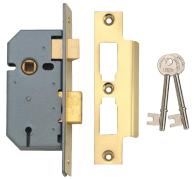

ASSA ABLOY

UNION 2277 3 Lever Sashlock

Description

3 lever mortice sash lock

3 Lever
Mechanism

Keyed Alike

Keyed To Differ

Call For Key
Cutting Services

Reversible
Handing

Call For
Workshop
Services

Features

- 10 Year Guarantee
- En1634-1 use on 60 min timber fire doors
- Can be keyed alike with 2077, 2177, 2157, 2477 (50mm version to special order)
- Suitable for use with unsprung lever handles (except 50mm case)
- Reversible latch bolt
- Pierced to accept bolt through furniture (except 50mm case)

Product Table

9971
100mm PL KD Boxed

3887
100mm SC KD Bagged

9972
50mm PL KD Boxed

L3832
64mm PL KA M101M Bagged

3890
64mm PL KD Bagged

2360
64mm PL KD Visi

3884
64mm SC KA M101M Bagged