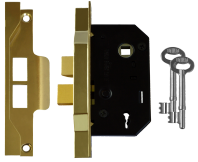

ASSA ABLOY

UNION 2242 2 Lever Sashlock

Description

2 Lever Rebate Mortice lock

2 Lever
Mechanism

Keyed To Differ

Reversible
Handing

Features

- 5 year guarantee
- En1634-1 use on 60 min timber fire doors
- Available boxed or visi
- reversible latch bolt
- Suitable for doors up to 54mm thick
- To suit 13mm rebated wooden doors hinged on left or right, opening in or out

Product Table

9976

64mm EB KD Bagged

1333

64mm EB KD Visi

3200

64mm SE KD Bagged

1274

64mm SE KD Visi

L246

75mm EB KD Bagged

L10048

75mm EB KD Visi

3201

75mm SE KD Bagged

L13580