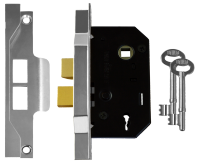

ASSA ABLOY

UNION 2242 2 Lever Sashlock

Description

2 Lever Rebate Mortice lock

2 Lever
Mechanism

Keyed To Differ

Reversible
Handing

Features

- 5 year guarantee
- En1634-1 use on 60 min timber fire doors
- Available boxed or visi
- reversible latch bolt
- Suitable for doors up to 54mm thick
- To suit 13mm rebated wooden doors hinged on left or right, opening in or out

Product Table

9976

64mm EB KD Bagged

1333

64mm EB KD Visi

3200

64mm SE KD Bagged

1274