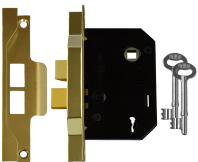

L10048

75mm EB KD Visi