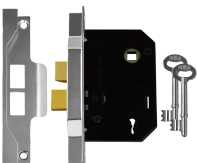

ASSA ABLOY

UNION 2242 2 Lever Sashlock

Description

2 Lever Rebate Mortice lock

2 Lever
Mechanism

Keyed To Differ

Reversible
Handing

Features

- 5 year guarantee
- En1634-1 use on 60 min timber fire doors
- Available boxed or visi
- reversible latch bolt
- Suitable for doors up to 54mm thick
- To suit 13mm rebated wooden doors hinged on left or right, opening in or out

64mm SE KD Visi

L246

75mm EB KD Bagged

L10048

75mm EB KD Visi

3201

75mm SE KD Bagged

L13580