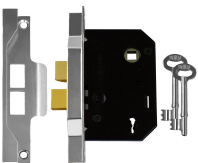

ASSA ABLOY

UNION 2242 2 Lever Sashlock

Description

2 Lever Rebate Mortice lock

2 Lever
Mechanism

Keyed To Differ

Reversible
Handing

Features

- 5 year guarantee
- En1634-1 use on 60 min timber fire doors
- Available boxed or visi
- reversible latch bolt
- Suitable for doors up to 54mm thick
- To suit 13mm rebated wooden doors hinged on left or right, opening in or out

64mm SE KD Visi

L246

75mm EB KD Bagged

L10048

75mm EB KD Visi

3201

75mm SE KD Bagged

L13580