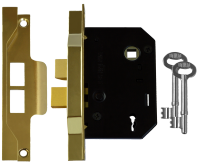

L246

75mm EB KD Bagged