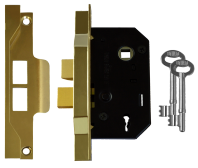

Product Table

9976

64mm EB KD Bagged