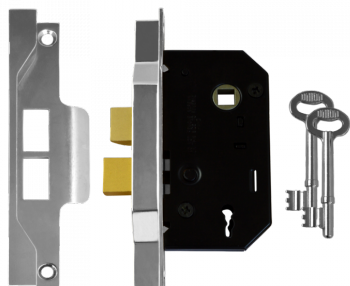

ASSA ABLOY

UNION 2242 2 Lever Sashlock

Description

2 Lever Rebate Mortice lock

2 Lever
Mechanism

Keyed To Differ

Reversible
Handing

Features

- 5 year guarantee
- En1634-1 use on 60 min timber fire doors
- Available boxed or visi
- reversible latch bolt
- Suitable for doors up to 54mm thick
- To suit 13mm rebated wooden doors hinged on left or right, opening in or out

64mm SE KD Visi

L246

75mm EB KD Bagged

L10048

75mm EB KD Visi

3201

75mm SE KD Bagged

L13580