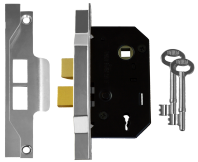

ASSA ABLOY

UNION 2242 2 Lever Sashlock

Description

2 Lever Rebate Mortice lock

2 Lever
Mechanism

Keyed To Differ

Reversible
Handing

Features

- 5 year guarantee
- En1634-1 use on 60 min timber fire doors
- Available boxed or visi
- reversible latch bolt
- Suitable for doors up to 54mm thick
- To suit 13mm rebated wooden doors hinged on left or right, opening in or out

Product Table

9976

64mm EB KD Bagged

1333

64mm EB KD Visi

3200

64mm SE KD Bagged

1274