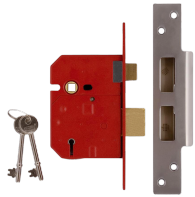

L10365

64mm SC KA Boxed