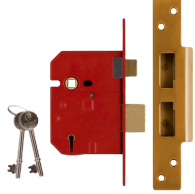

L8696

64mm PL KA Boxed