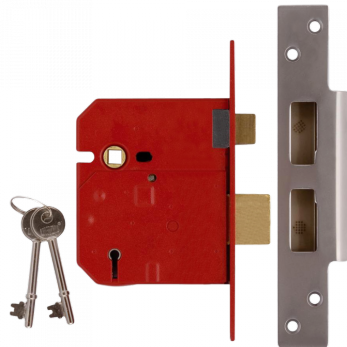

## UNION 2234 5 Lever Sashlock

### Description

---

5 Lever Mortice Sashlock

5 Lever  
Mechanism

Keyed Alike

Keyed To Differ

Call For Key  
Cutting Services

Reversible  
Handing