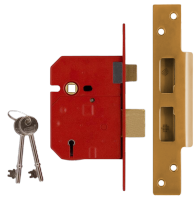

Product Table

L4505

64mm PB KD Boxed