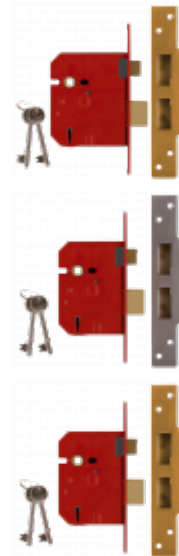

## UNION 2234 5 Lever Sashlock

### Description

---

5 Lever Mortice Sashlock

5 Lever  
Mechanism

Keyed Alike

Keyed To Differ

Call For Key  
Cutting Services

Reversible  
Handing