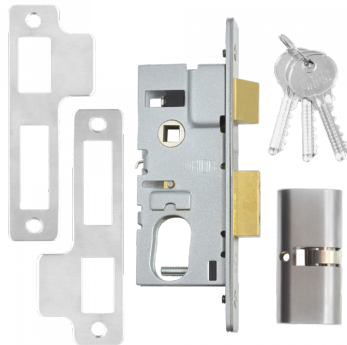

ASSA ABLOY

UNION 22214 Oval Sashlock

Description

The Union 22214 is an oval sashlock suitable for use on aluminium doors. This sashlock has 48mm centres and a 30mm backset. The latch bolt is reversible and a snib to allow latch dead locking.

Keyed To Differ

Operated By Oval Cylinder

Call For Workshop Services

Features

- Suitable for metal doors
- Suitable for use with unsprung lever handles
- Supplied c/w 2x6 double cylinder

Product Table

3283

50mm SC KD Bagged