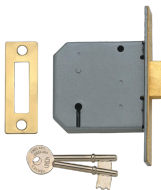

ASSA ABLOY

UNION 2177 3 Lever Deadlock

Description

3 Lever Mortice Deadlock

Supplied With 2
Keys

3 Lever
Mechanism

Keyed Alike

Keyed To Differ

Call For Key
Cutting Services

Call For
Workshop
Services

Features

- Please note: Escutcheons are not supplied
- 10 Year Guarantee
- En1634-1 use on 60 min timber fire doors
- 3 lever mechanism
- To suit doors up to 54mm thick
- Can be keyed alike with 2077, 2157, 2277, 2477
- Brass bolt with hardened steel rollers

64mm SC KD Bagged

2344

64mm SC KD Visi

7738

75mm PB KD Boxed

L3835

75mm PL KA M101M Bagged

2349