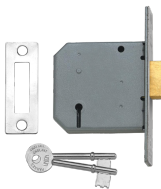

3298

75mm SC KA M101M Bagged