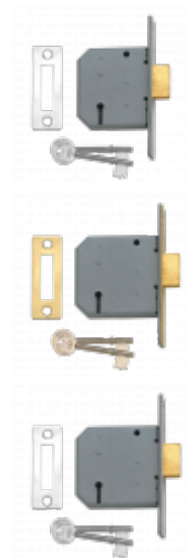

ASSA ABLOY

UNION 2177 3 Lever Deadlock

Description

3 Lever Mortice Deadlock

Supplied With 2
Keys

3 Lever
Mechanism

Keyed Alike

Keyed To Differ

Call For Key
Cutting Services

Call For
Workshop
Services

Features

- Please note: Escutcheons are not supplied
- 10 Year Guarantee
- En1634-1 use on 60 min timber fire doors
- 3 lever mechanism
- To suit doors up to 54mm thick
- Can be keyed alike with 2077, 2157, 2277, 2477
- Brass bolt with hardened steel rollers

Product Table

7739

64mm PB KD Boxed

L3834

64mm PL KA M101M Bagged

2347

64mm PL KD Visi

3287

64mm SC KD Bagged

2344

64mm SC KD Visi

7738

75mm PB KD Boxed

L3835

75mm PL KA M101M Bagged

2349