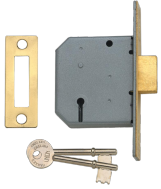

ASSA ABLOY

UNION 2177 3 Lever Deadlock

Description

3 Lever Mortice Deadlock

Supplied With 2
Keys

3 Lever
Mechanism

Keyed Alike

Keyed To Differ

Call For Key
Cutting Services

Call For
Workshop
Services

Features

- Please note: Escutcheons are not supplied
- 10 Year Guarantee
- En1634-1 use on 60 min timber fire doors
- 3 lever mechanism
- To suit doors up to 54mm thick
- Can be keyed alike with 2077, 2157, 2277, 2477
- Brass bolt with hardened steel rollers

Product Table

7739

64mm PB KD Boxed

L3834

64mm PL KA M101M Bagged

2347

64mm PL KD Visi

3287