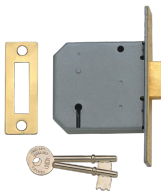

ASSA ABLOY

UNION 2177 3 Lever Deadlock

Description

3 Lever Mortice Deadlock

Supplied With 2
Keys

3 Lever
Mechanism

Keyed Alike

Keyed To Differ

Call For Key
Cutting Services

Call For
Workshop
Services

Features

- Please note: Escutcheons are not supplied
- 10 Year Guarantee
- En1634-1 use on 60 min timber fire doors
- 3 lever mechanism
- To suit doors up to 54mm thick
- Can be keyed alike with 2077, 2157, 2277, 2477
- Brass bolt with hardened steel rollers

64mm SC KD Bagged

2344

64mm SC KD Visi

7738

75mm PB KD Boxed

L3835

75mm PL KA M101M Bagged

2349