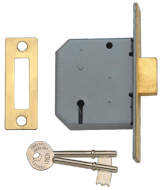

ASSA ABLOY

UNION 2177 3 Lever Deadlock

Description

3 Lever Mortice Deadlock

Supplied With 2
Keys

3 Lever
Mechanism

Keyed Alike

Keyed To Differ

Call For Key
Cutting Services

Call For
Workshop
Services

Features

- Please note: Escutcheons are not supplied
- 10 Year Guarantee
- En1634-1 use on 60 min timber fire doors
- 3 lever mechanism
- To suit doors up to 54mm thick
- Can be keyed alike with 2077, 2157, 2277, 2477
- Brass bolt with hardened steel rollers

Product Table

7739

64mm PB KD Boxed

L3834

64mm PL KA M101M Bagged

2347

64mm PL KD Visi

3287

64mm SC KD Bagged

2344

64mm SC KD Visi

7738

75mm PB KD Boxed

L3835

75mm PL KA M101M Bagged

2349