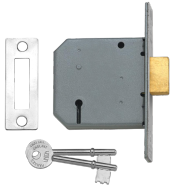

3291
75mm SC KD Bagged