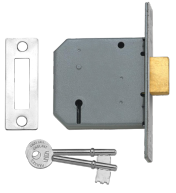

ASSA ABLOY

UNION 2177 3 Lever Deadlock

Description

3 Lever Mortice Deadlock

Supplied With 2
Keys

3 Lever
Mechanism

Keyed Alike

Keyed To Differ

Call For Key
Cutting Services

Call For
Workshop
Services

Features

- Please note: Escutcheons are not supplied
- 10 Year Guarantee
- En1634-1 use on 60 min timber fire doors
- 3 lever mechanism
- To suit doors up to 54mm thick
- Can be keyed alike with 2077, 2157, 2277, 2477
- Brass bolt with hardened steel rollers

75mm PL KD Visi

3298

75mm SC KA M101M Bagged

3291
75mm SC KD Bagged

2346
75mm SC KD Visi