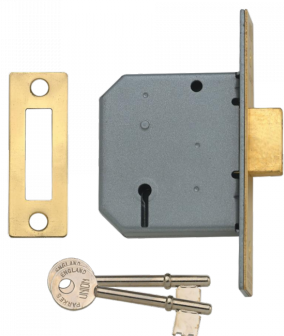

ASSA ABLOY

UNION 2177 3 Lever Deadlock

Description

3 Lever Mortice Deadlock

Supplied With 2
Keys

3 Lever
Mechanism

Keyed Alike

Keyed To Differ

Call For Key
Cutting Services

Call For
Workshop
Services

Features

- Please note: Escutcheons are not supplied
- 10 Year Guarantee
- En1634-1 use on 60 min timber fire doors
- 3 lever mechanism
- To suit doors up to 54mm thick
- Can be keyed alike with 2077, 2157, 2277, 2477
- Brass bolt with hardened steel rollers

Product Table

7739

64mm PB KD Boxed

L3834

64mm PL KA M101M Bagged

2347

64mm PL KD Visi

3287