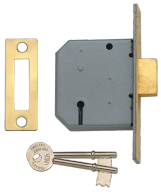

ASSA ABLOY

UNION 2177 3 Lever Deadlock

Description

3 Lever Mortice Deadlock

Supplied With 2
Keys

3 Lever
Mechanism

Keyed Alike

Keyed To Differ

Call For Key
Cutting Services

Call For
Workshop
Services

Features

- Please note: Escutcheons are not supplied
- 10 Year Guarantee
- En1634-1 use on 60 min timber fire doors
- 3 lever mechanism
- To suit doors up to 54mm thick
- Can be keyed alike with 2077, 2157, 2277, 2477
- Brass bolt with hardened steel rollers

Product Table

7739

64mm PB KD Boxed

L3834

64mm PL KA M101M Bagged

2347

64mm PL KD Visi

3287