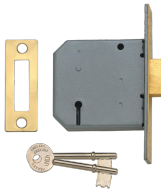

ASSA ABLOY

UNION 2177 3 Lever Deadlock

Description

3 Lever Mortice Deadlock

Supplied With 2
Keys

3 Lever
Mechanism

Keyed Alike

Keyed To Differ

Call For Key
Cutting Services

Call For
Workshop
Services

Features

- Please note: Escutcheons are not supplied
- 10 Year Guarantee
- En1634-1 use on 60 min timber fire doors
- 3 lever mechanism
- To suit doors up to 54mm thick
- Can be keyed alike with 2077, 2157, 2277, 2477
- Brass bolt with hardened steel rollers

Product Table

7739

64mm PB KD Boxed

L3834

64mm PL KA M101M Bagged

2347

64mm PL KD Visi

3287

64mm SC KD Bagged

2344

64mm SC KD Visi

7738

75mm PB KD Boxed

L3835

75mm PL KA M101M Bagged

2349