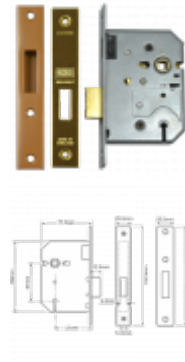

ASSA ABLOY

UNION 21572 3 Lever Escape Deadlock

Description

3 Lever Escape Mortice Deadlock

Supplied With 2 Keys

Keyed To Differ

Features

- 10 Year Guarantee
- En1634-1 use on 60 min timber fire doors
- UK Manufactured
- Suitable for use on doors up to 54mm thick
- Not suitable for full size lever handles
- This lock can also be used in conjunction with emergency exit covered turn such as Union 8070

Product Table
