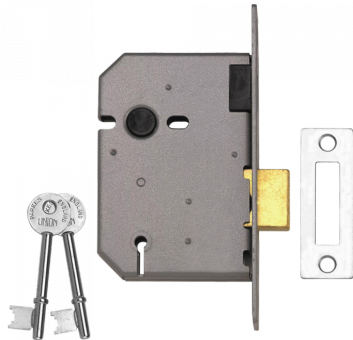

ASSA ABLOY

UNION 2157 3 Lever Deadlock

Description

3 Lever Mortice Deadlock (sashlock case)

Supplied With 2 Keys

3 Lever Mechanism

Keyed To Differ

Call For Key Cutting Services

Call For Workshop Services

Features

- 10 Year Guarantee
- En1634-1 use on 60 min timber fire doors
- Brass bolt with hardened steel rollers
- to suit doors up to 54mm thick
- Can be Keyed alike with 2077,2177, 2277, 2477
- Extra differs available to order from works

Product Table

L311

64mm PL KD

3307

64mm SC KD

3308

75mm SC KD