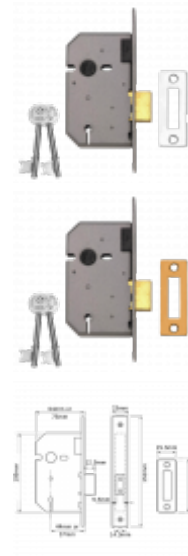

ASSA ABLOY

UNION 2157 3 Lever Deadlock

Description

3 Lever Mortice Deadlock (sashlock case)

Supplied With 2 Keys

3 Lever Mechanism

Keyed To Differ

Call For Key Cutting Services

Call For Workshop Services

Features

- 10 Year Guarantee
- En1634-1 use on 60 min timber fire doors
- Brass bolt with hardened steel rollers
- to suit doors up to 54mm thick
- Can be Keyed alike with 2077,2177, 2277, 2477
- Extra differs available to order from works

Product Table

L311

64mm PL KD

3307

64mm SC KD

3308

75mm SC KD