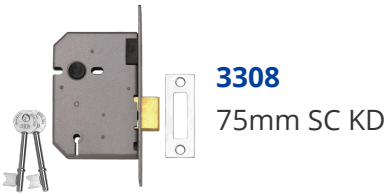

Call For Workshop Services

Features

- 10 Year Guarantee
- En1634-1 use on 60 min timber fire doors
- Brass bolt with hardened steel rollers
- to suit doors up to 54mm thick
- Can be Keyed alike with 2077,2177, 2277, 2477
- Extra differs available to order from works

Product Table

L311

64mm PL KD

3307

64mm SC KD

3308

75mm SC KD