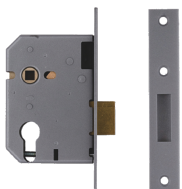

ASSA ABLOY

UNION 21492 Euro Escape Deadlock (Sashcase Size)

Description

Euro Profile Escape Mortice Deadlock (case only)

Supplied With 3 Keys

Operated By Euro
Cylinder

Keyed To Differ

Features

- 10 Year Guarantee
- En1634-1 use on 60 min timber fire doors
- UK Manufactured
- This lock can also be used in conjunction with emergency exit covered turn such as Union 8070

Product Table

L5104

76mm SC Case Only Boxed