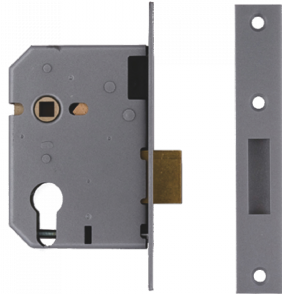

ASSA ABLOY

UNION 21492 Euro Escape Deadlock (Sashcase Size)

Description

Euro Profile Escape Mortice Deadlock (case only)

Supplied With 3 Keys

Operated By Euro
Cylinder

Keyed To Differ

Features

- 10 Year Guarantee
- En1634-1 use on 60 min timber fire doors
- UK Manufactured
- This lock can also be used in conjunction with emergency exit covered turn such as Union 8070

Product Table

L5104

76mm SC Case Only Boxed