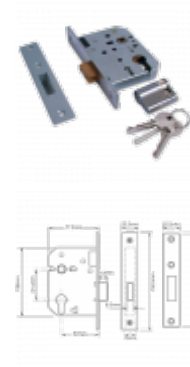

ASSA ABLOY

UNION 21492 Euro Escape Deadlock (Sashcase Size)

Description

Euro Profile Escape Mortice Deadlock (case only)

Supplied With 3 Keys

Operated By Euro
Cylinder

Keyed To Differ

Features

- 10 Year Guarantee
- En1634-1 use on 60 min timber fire doors
- UK Manufactured
- This lock can also be used in conjunction with emergency exit covered turn such as Union 8070

Product Table

L5104

76mm SC Case Only Boxed