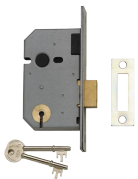

Product Table