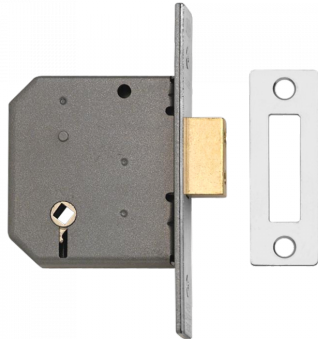

## UNION 2126 Mortice Bathroom Lock

### Description

---

Union 3 lever Mortice bathroom dead lock to suit timber doors hinged on left or right requiring turn and emergency release functions

### Features

---

- Brass deadbolt
- 5mm spindle
- Powder coated steel case
- 10 Year Guarantee
- Can be used in conjunction with indicating furniture such as the Union 8095