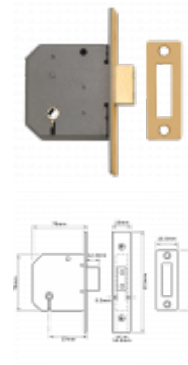

## UNION 2126 Mortice Bathroom Lock

### Description

---

Union 3 lever Mortice bathroom dead lock to suit timber doors hinged on left or right requiring turn and emergency release functions

### Features

---

- Brass deadbolt
- 5mm spindle
- Powder coated steel case
- 10 Year Guarantee
- Can be used in conjunction with indicating furniture such as the Union 8095