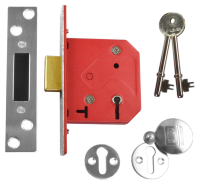

ASSA ABLOY

UNION 2101 5 Lever Deadlock

Description

5 Lever Mortice Deadlock

Supplied With 2
Keys

5 Lever
Mechanism

Keyed Alike

Keyed To Differ

Call For Key
Cutting Services

Call For
Workshop
Services

Features

- 10 Year Guarantee
- Security Box striking plate
- En1634-1 use on 60 min timber fire doors
- to suit doors up to 54mm thick
- Hardened steel rollers 14mm deadbolt
- Supplied c/w matching escutcheons

Product Table

7687
64mm PL KA Boxed

3322
64mm PL KD Boxed

2370
64mm PL KD Visi

7688
64mm SC KA Boxed

3321
64mm SC KD Boxed

2366
64mm SC KD Visi

9987
75mm PL KA Boxed

3324
75mm PL KD Boxed

2372
75mm PL KD Visi

8098
75mm SC KA Boxed

3323
75mm SC KD Boxed

2368
75mm SC KD Visi