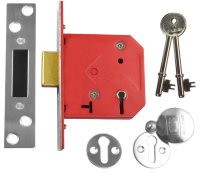

ASSA ABLOY

UNION 2101 5 Lever Deadlock

Description

5 Lever Mortice Deadlock

Supplied With 2
Keys

5 Lever
Mechanism

Keyed Alike

Keyed To Differ

Call For Key
Cutting Services

Call For
Workshop
Services

Features

- 10 Year Guarantee
- Security Box striking plate
- En1634-1 use on 60 min timber fire doors
- to suit doors up to 54mm thick
- Hardened steel rollers 14mm deadbolt
- Supplied c/w matching escutcheons

Product Table

7687
64mm PL KA Boxed

3322
64mm PL KD Boxed

2370
64mm PL KD Visi

7688
64mm SC KA Boxed

3321
64mm SC KD Boxed

2366
64mm SC KD Visi

9987
75mm PL KA Boxed

3324
75mm PL KD Boxed

2372
75mm PL KD Visi

8098
75mm SC KA Boxed

3323
75mm SC KD Boxed

2368
75mm SC KD Visi