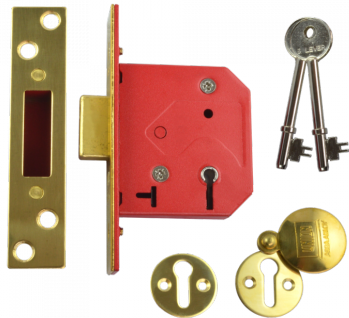

ASSA ABLOY

UNION 2101 5 Lever Deadlock

Description

5 Lever Mortice Deadlock

Supplied With 2
Keys

5 Lever
Mechanism

Keyed Alike

Keyed To Differ

Call For Key
Cutting Services

Call For
Workshop
Services

Features

- 10 Year Guarantee
- Security Box striking plate
- En1634-1 use on 60 min timber fire doors
- to suit doors up to 54mm thick
- Hardened steel rollers 14mm deadbolt
- Supplied c/w matching escutcheons

Product Table

7687
64mm PL KA Boxed

3322
64mm PL KD Boxed

2370
64mm PL KD Visi

7688
64mm SC KA Boxed

3321
64mm SC KD Boxed

2366
64mm SC KD Visi

9987
75mm PL KA Boxed