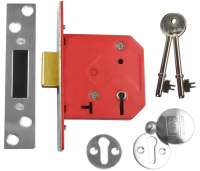

ASSA ABLOY

UNION 2101 5 Lever Deadlock

Description

5 Lever Mortice Deadlock

Supplied With 2
Keys

5 Lever
Mechanism

Keyed Alike

Keyed To Differ

Call For Key
Cutting Services

Call For
Workshop
Services

Features

- 10 Year Guarantee
- Security Box striking plate
- En1634-1 use on 60 min timber fire doors
- to suit doors up to 54mm thick
- Hardened steel rollers 14mm deadbolt
- Supplied c/w matching escutcheons

3324
75mm PL KD Boxed

2372
75mm PL KD Visi

8098
75mm SC KA Boxed

3323
75mm SC KD Boxed

2368
75mm SC KD Visi