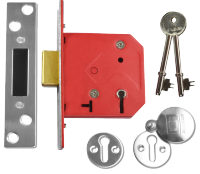

ASSA ABLOY

UNION 2101 5 Lever Deadlock

Description

5 Lever Mortice Deadlock

Supplied With 2
Keys

5 Lever
Mechanism

Keyed Alike

Keyed To Differ

Call For Key
Cutting Services

Call For
Workshop
Services

Features

- 10 Year Guarantee
- Security Box striking plate
- En1634-1 use on 60 min timber fire doors
- to suit doors up to 54mm thick
- Hardened steel rollers 14mm deadbolt
- Supplied c/w matching escutcheons

Product Table

7687
64mm PL KA Boxed

3322
64mm PL KD Boxed

2370
64mm PL KD Visi

7688
64mm SC KA Boxed

3321
64mm SC KD Boxed

2366
64mm SC KD Visi

9987
75mm PL KA Boxed

3324
75mm PL KD Boxed

2372
75mm PL KD Visi

8098
75mm SC KA Boxed

3323
75mm SC KD Boxed

2368
75mm SC KD Visi