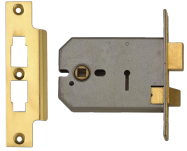

ASSA ABLOY

UNION 2077 Horizontal 3 Lever Sashlock

Description

3 lever horizontal Mortice lock

3 Lever Mechanism

Keyed Alike

Keyed To Differ

Call For Key Cutting Services

Reversible Handing

Call For Workshop Services

Features

- 10 Year Guarantee
- En1634-1 use on 60 min timber fire doors
- Latch is underneath the deadbolt
- 2 way action suitable for knob furniture
- Suitable for doors up to 54mm thick
- Can be keyed alike with 2157/2177/2277/2477

Product Table

L3836

127mm PL KA M101M Bagged

3222

127mm PL KD Bagged

9984

127mm SC KA M101M Bagged

3206