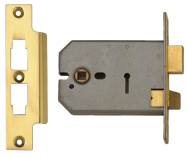

ASSA ABLOY

UNION 2077 Horizontal 3 Lever Sashlock

Description

3 lever horizontal Mortice lock

3 Lever Mechanism

Keyed Alike

Keyed To Differ

Call For Key Cutting Services

Reversible Handing

Call For Workshop Services

Features

- 10 Year Guarantee
- En1634-1 use on 60 min timber fire doors
- Latch is underneath the deadbolt
- 2 way action suitable for knob furniture
- Suitable for doors up to 54mm thick
- Can be keyed alike with 2157/2177/2277/2477

Product Table

L3836

127mm PL KA M101M Bagged

3222

127mm PL KD Bagged

9984

127mm SC KA M101M Bagged

3206