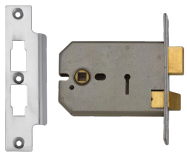

ASSA ABLOY

UNION 2077 Horizontal 3 Lever Sashlock

Description

3 lever horizontal Mortice lock

3 Lever Mechanism

Keyed Alike

Keyed To Differ

Call For Key Cutting Services

Reversible Handing

Call For Workshop Services

Features

- 10 Year Guarantee
- En1634-1 use on 60 min timber fire doors
- Latch is underneath the deadbolt
- 2 way action suitable for knob furniture
- Suitable for doors up to 54mm thick
- Can be keyed alike with 2157/2177/2277/2477

Product Table

L3836

127mm PL KA M101M Bagged

3222

127mm PL KD Bagged

9984

127mm SC KA M101M Bagged

3206

127mm SC KD Bagged

L3837

152mm PL KA M101M Bagged

3226

152mm PL KD Bagged

L10052

152mm PL KD Visi

9985