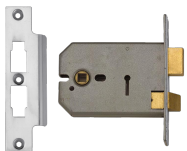

ASSA ABLOY

UNION 2077 Horizontal 3 Lever Sashlock

Description

3 lever horizontal Mortice lock

3 Lever Mechanism

Keyed Alike

Keyed To Differ

Call For Key Cutting Services

Reversible Handing

Call For Workshop Services

Features

- 10 Year Guarantee
- En1634-1 use on 60 min timber fire doors
- Latch is underneath the deadbolt
- 2 way action suitable for knob furniture
- Suitable for doors up to 54mm thick
- Can be keyed alike with 2157/2177/2277/2477

Product Table

L3836

127mm PL KA M101M Bagged

3222

127mm PL KD Bagged

9984

127mm SC KA M101M Bagged

3206

127mm SC KD Bagged

L3837

152mm PL KA M101M Bagged

3226

152mm PL KD Bagged

L10052

152mm PL KD Visi

9985