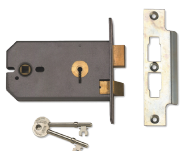

3289

152mm SC MK RYNU Bagged