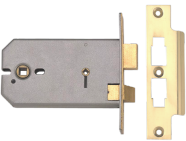

ASSA ABLOY

UNION 2026 Horizontal Mortice Bathroom Lock

Description

Union 3 lever Horizontal Mortice bathroom lock to suit timber doors hinged on left or right requiring turn and emergency release functions.

10 Year Guarantee

Features

- 10 Year Guarantee
- En1634-1 use on 60 min timber fire doors
- 2 way action suitable for knob and lever furniture
- Pierced to accept bolt through furniture

Product Table

L8502

127mm PL Bagged

L13861

127mm SC Bagged

10411

152mm PL Bagged

10412

152mm SC Bagged