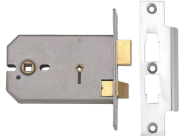

ASSA ABLOY

UNION 2026 Horizontal Mortice Bathroom Lock

Description

Union 3 lever Horizontal Mortice bathroom lock to suit timber doors hinged on left or right requiring turn and emergency release functions.

10 Year Guarantee

Features

- 10 Year Guarantee
- En1634-1 use on 60 min timber fire doors
- 2 way action suitable for knob and lever furniture
- Pierced to accept bolt through furniture

Product Table

L8502

127mm PL Bagged

L13861

127mm SC Bagged

10411

152mm PL Bagged

10412

152mm SC Bagged