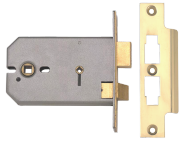

ASSA ABLOY

UNION 2026 Horizontal Mortice Bathroom Lock

Description

Union 3 lever Horizontal Mortice bathroom lock to suit timber doors hinged on left or right requiring turn and emergency release functions.

10 Year Guarantee

Features

- 10 Year Guarantee
- En1634-1 use on 60 min timber fire doors
- 2 way action suitable for knob and lever furniture
- Pierced to accept bolt through furniture

Product Table

L8502

127mm PL Bagged

L13861

127mm SC Bagged

10411

152mm PL Bagged

10412

152mm SC Bagged