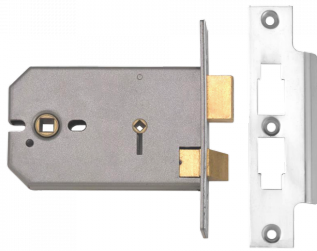

ASSA ABLOY

UNION 2026 Horizontal Mortice Bathroom Lock

Description

Union 3 lever Horizontal Mortice bathroom lock to suit timber doors hinged on left or right requiring turn and emergency release functions.

10 Year Guarantee

Features

- 10 Year Guarantee
- En1634-1 use on 60 min timber fire doors
- 2 way action suitable for knob and lever furniture
- Pierced to accept bolt through furniture

Product Table

L8502

127mm PL Bagged

L13861

127mm SC Bagged

10411

152mm PL Bagged

10412

152mm SC Bagged