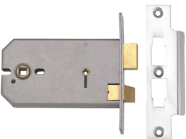

ASSA ABLOY

UNION 2026 Horizontal Mortice Bathroom Lock

Description

Union 3 lever Horizontal Mortice bathroom lock to suit timber doors hinged on left or right requiring turn and emergency release functions.

10 Year Guarantee

Features

- 10 Year Guarantee
- En1634-1 use on 60 min timber fire doors
- 2 way action suitable for knob and lever furniture
- Pierced to accept bolt through furniture

Product Table

L8502

127mm PL Bagged

L13861

127mm SC Bagged

10411

152mm PL Bagged

10412

152mm SC Bagged