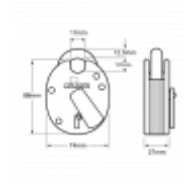

UNION C-Series 1K21 Cruiser Lever Padlock

Description

Union C-Series (formerly known as Chubb) 1K21 Cruiser Padlock

Supplied With 2 Keys

5 Lever Mechanism

Keyed Alike

Keyed To Differ

Features