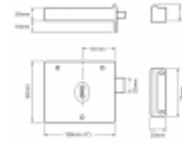

# UNION 1116 1 Lever Rim Deadlock

## Description

This reversible lever operated rim deadlock from with 51mm backset from Union is designed to suit inward opening timber doors up to 50mm thick.

1 Lever Mechanism

5 Year Guarantee

Keyed Alike