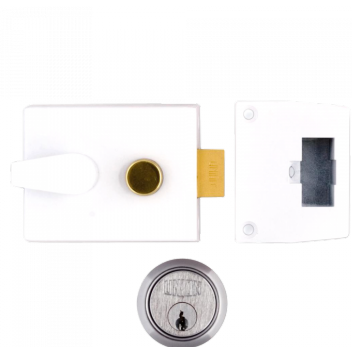

## UNION 1047 & 1048 Deadlocking Nightlatch

### Description

---

Suitable for glass panelled doors

Keyed To Differ

Call For Workshop Services