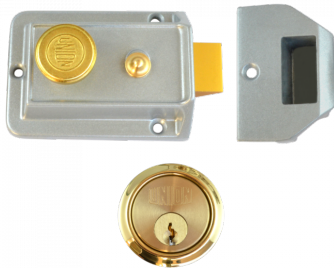

# UNION 1022 Non-Deadlocking Nightlatch

## Description

1022 Cylinder nightlatch

Keyed To Differ

Call For Key Cutting Services

Call For Workshop Services

60mm SE Case - SC Cyl Boxed

**L7020**

60mm SE Case Only Boxed